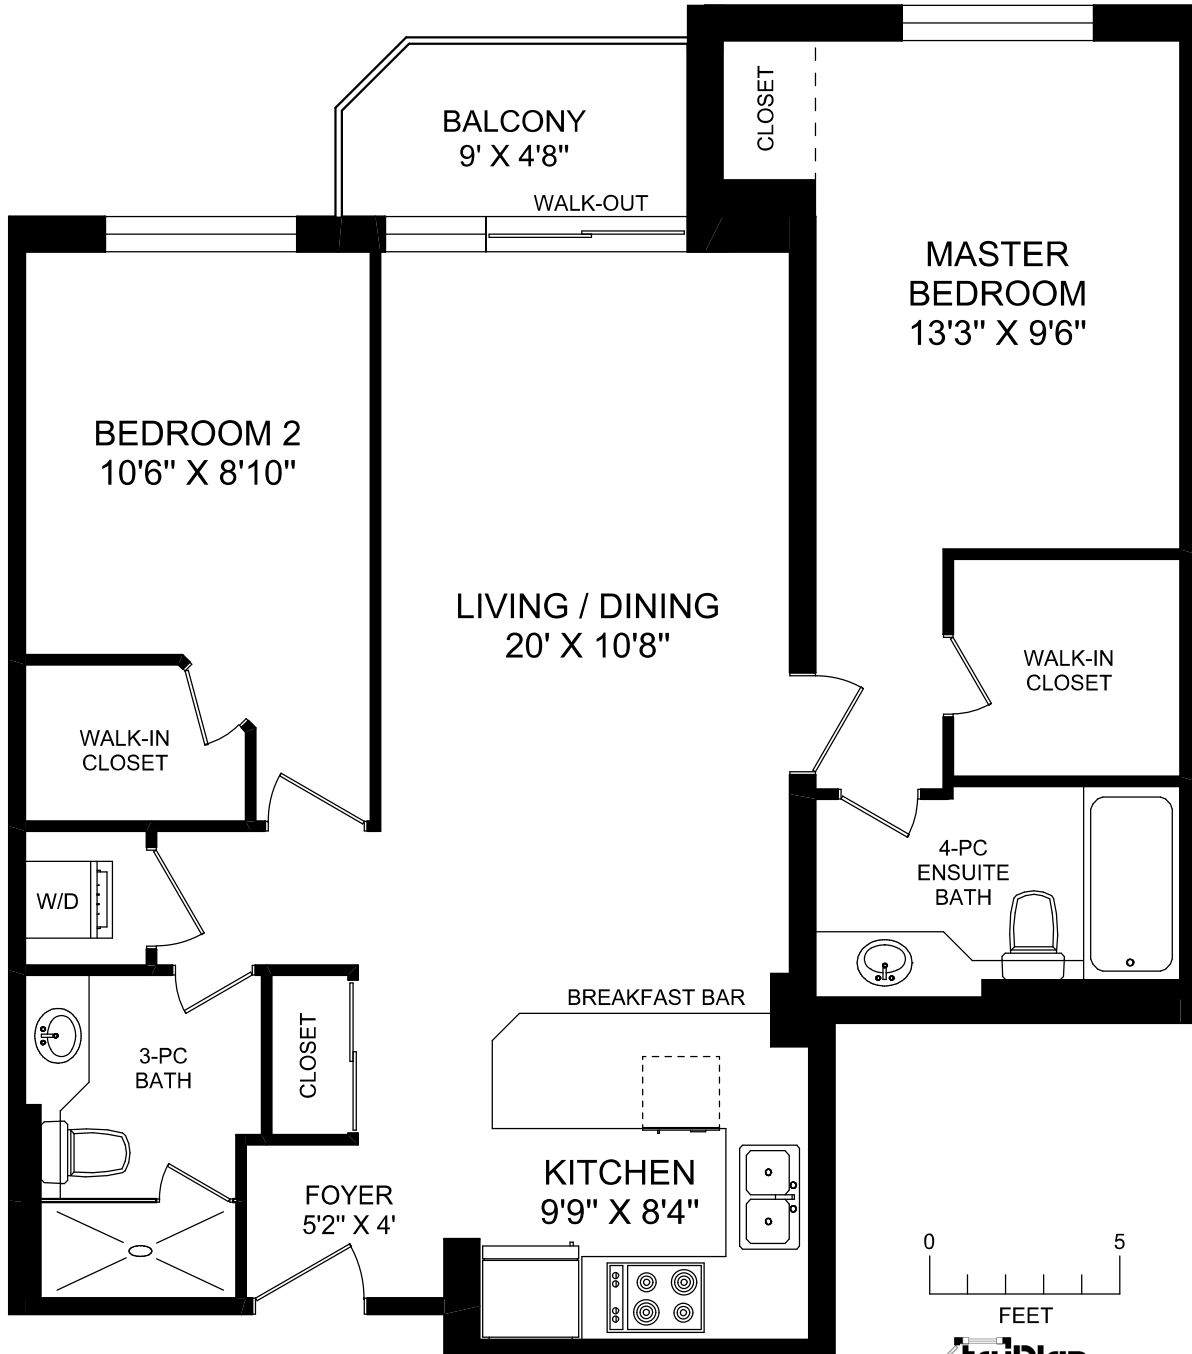

1000 KING STREET WEST, SUITE 521

920 SQUARE FEET

truPlan
416 573 2096
E & O.E.
Floor plan may not be 100% accurate.