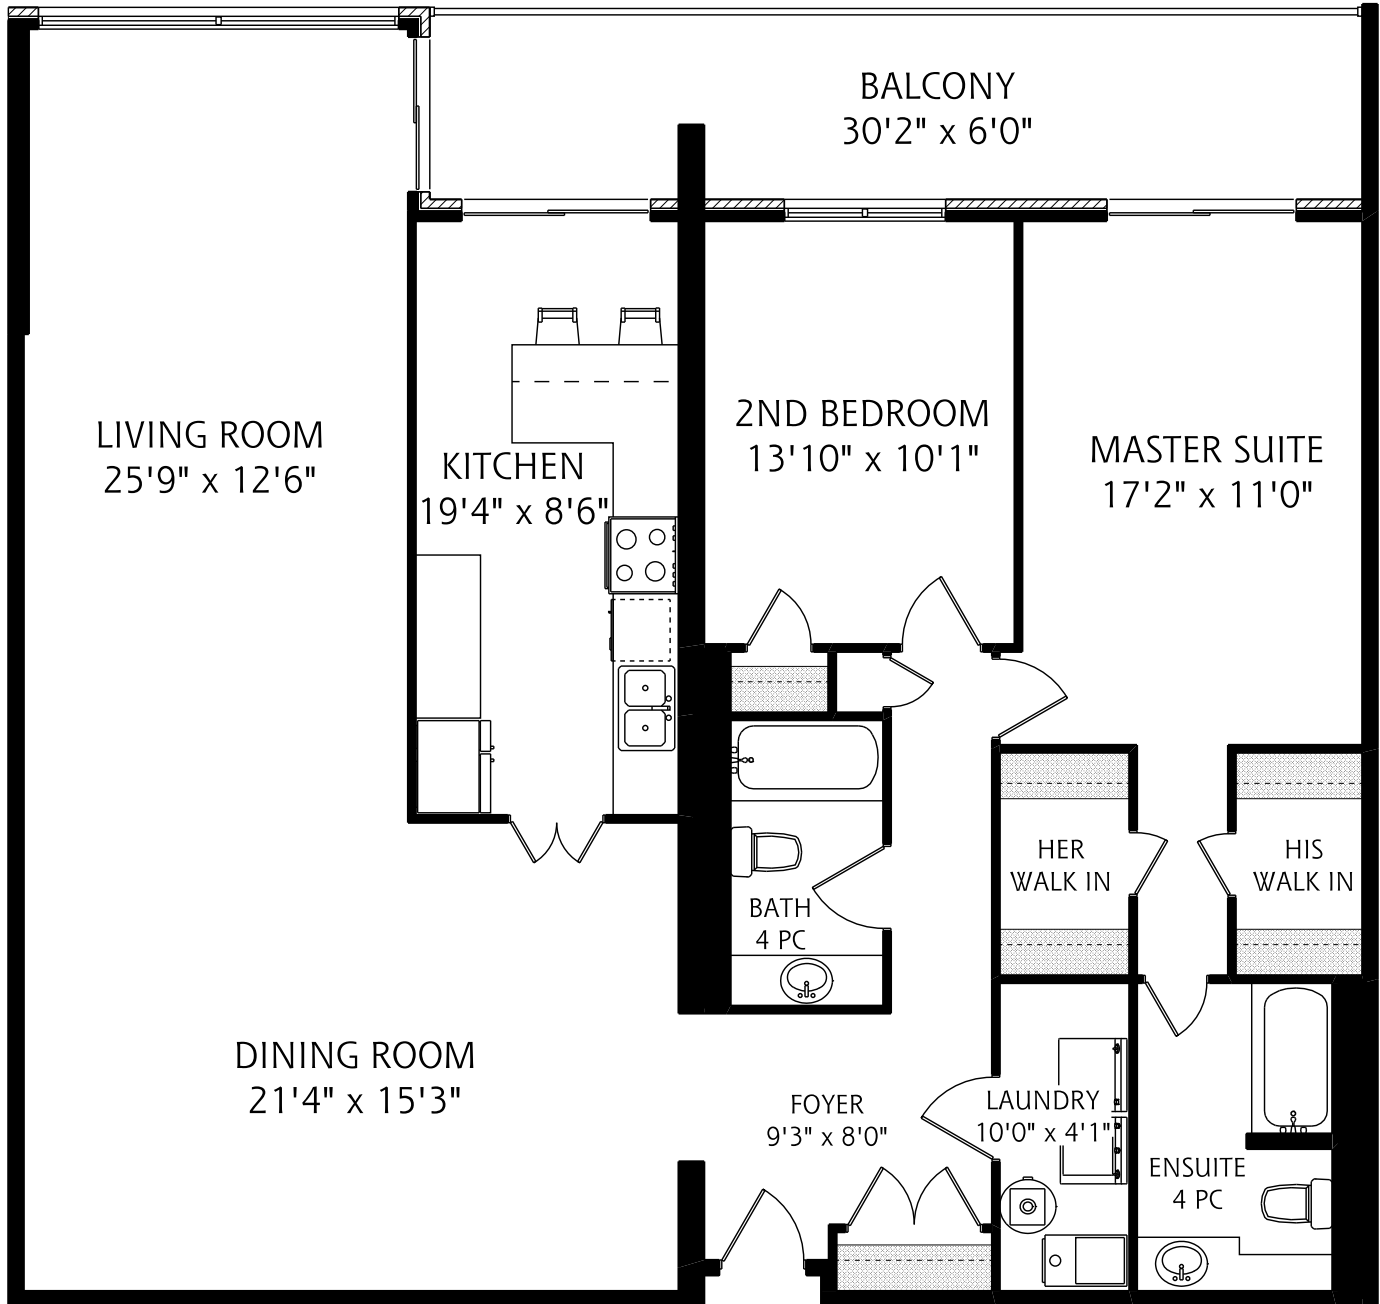

360 BLOOR STREET EAST SUITE 605

JAMIE SARNER

SALES REPRESENTATIVE

Royal LePage Real Estate Services Ltd.
Johnston & Daniel Division, Brokerage
416.489.2121

1,665 SQUARE FEET

ALL MEASUREMENTS SHOULD BE CONSIDERED APPROXIMATE