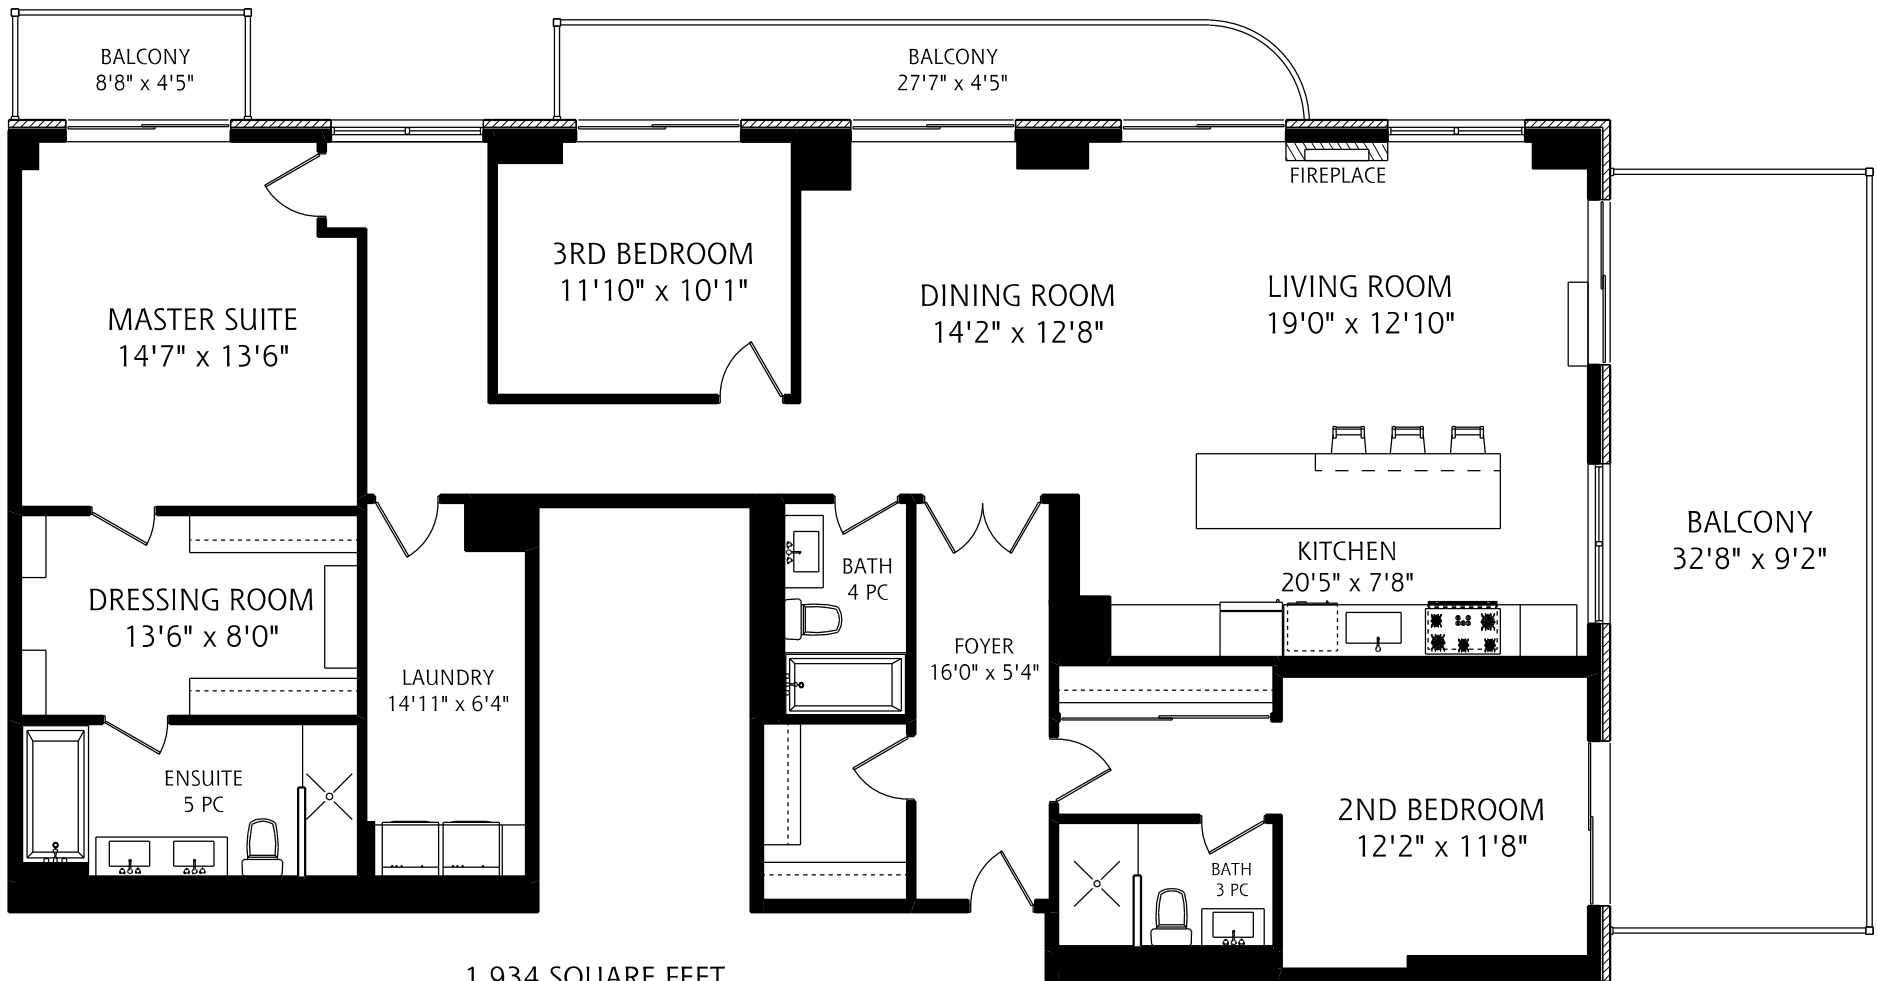

# 377 MADISON AVENUE SUITE #604

1,934 SQUARE FEET

ALL MEASUREMENTS SHOULD BE CONSIDERED APPROXIMATE