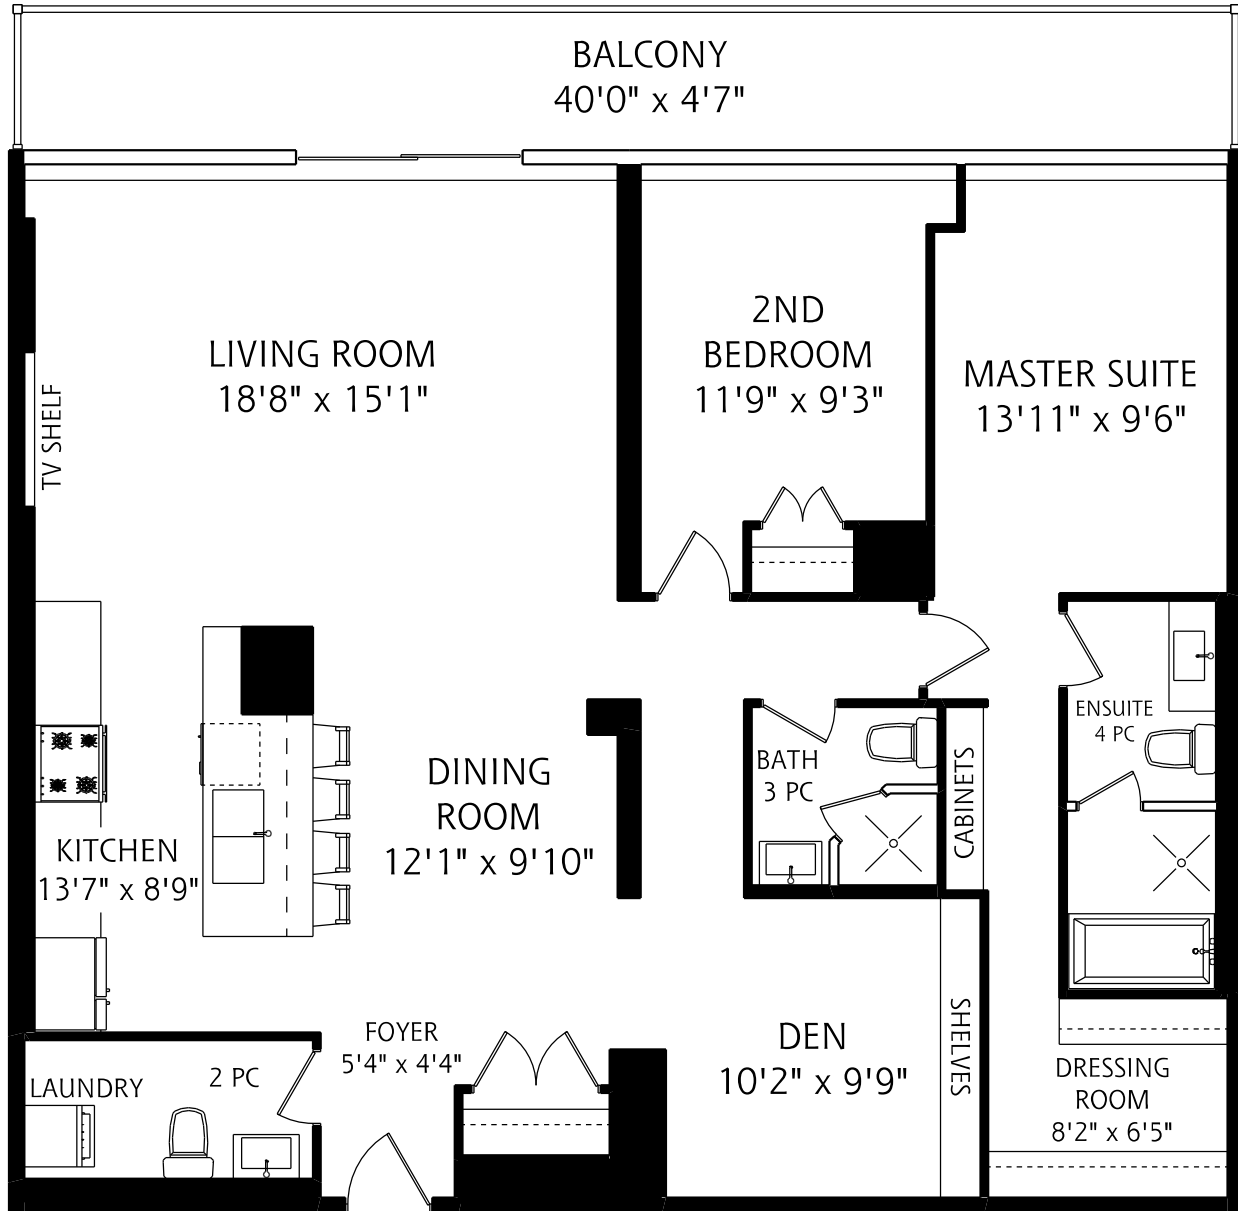

38 NIAGARA STREET SUITE #707

1,390 SQUARE FEET

ALL MEASUREMENTS SHOULD BE CONSIDERED APPROXIMATE