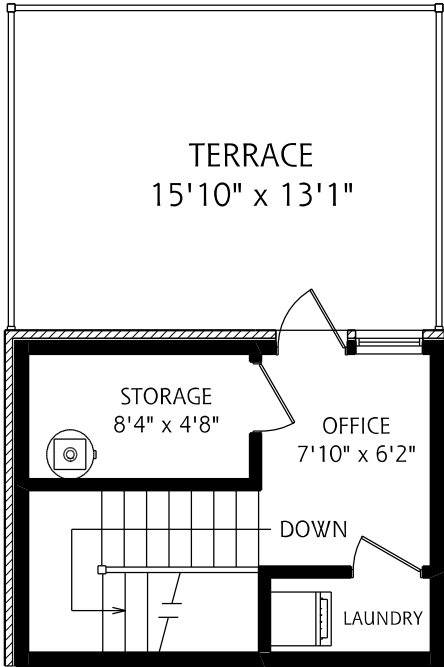

483 DUPONT STREET SUITE #204

1,218 TOTAL SQUARE FEET

ALL MEASUREMENTS SHOULD BE CONSIDERED APPROXIMATE