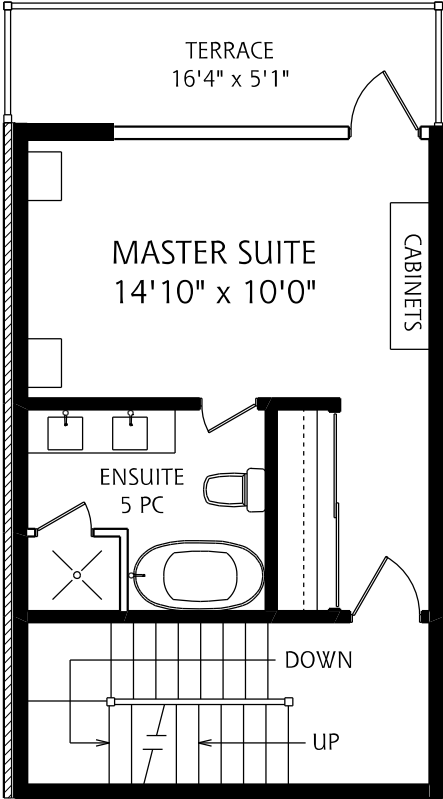

483 DUPONT STREET SUITE #204

1,218 TOTAL SQUARE FEET

ALL MEASUREMENTS SHOULD BE CONSIDERED APPROXIMATE