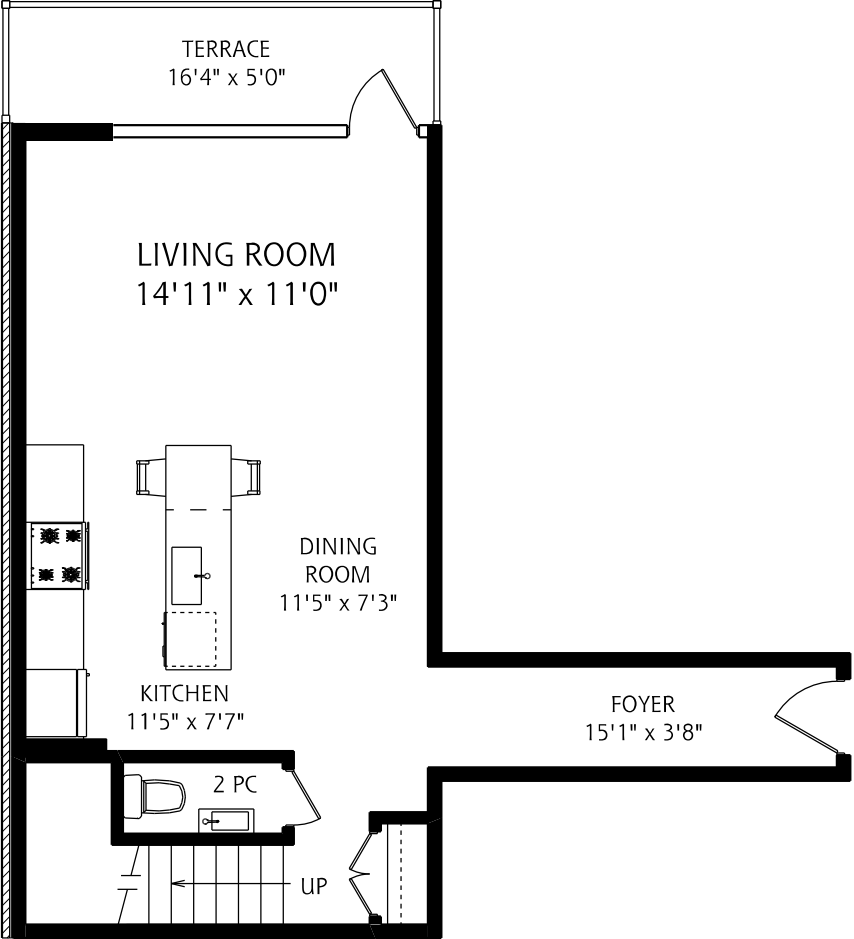

483 DUPONT STREET SUITE #204

1,218 TOTAL SQUARE FEET

ALL MEASUREMENTS SHOULD BE CONSIDERED APPROXIMATE