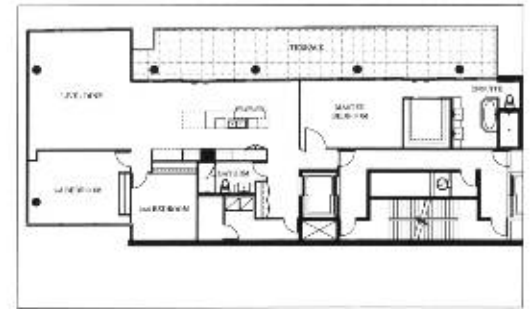

RESIDENCE ONE [801]
HALF FLOOR
INTERIOR 2440 SQ.FT.
TERRACE 675 SQ.FT.
UNIT 901 TERRACE 675 SQ.FT.

Alternate 3 bedroom