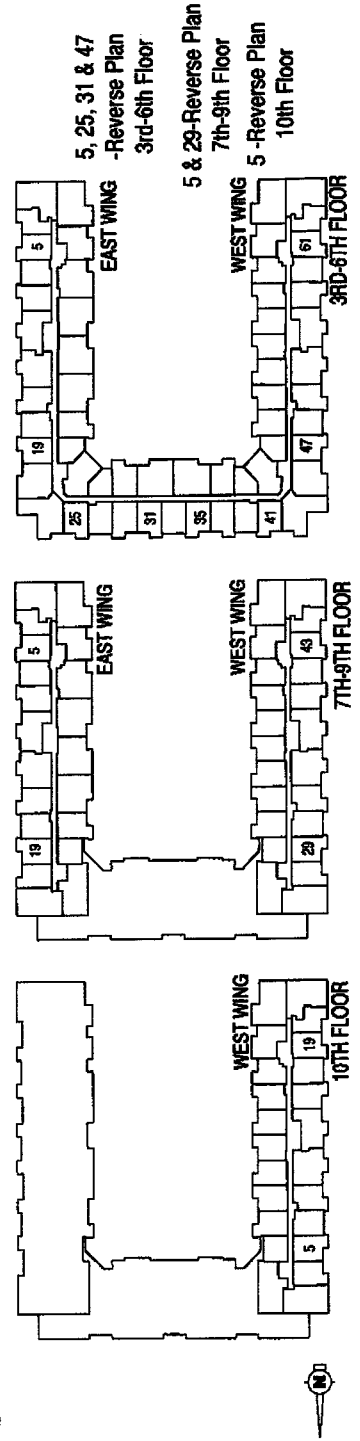

Daffodil 632 sq.ft. + 52 Sq. Ft. Balcony

One Bedroom+Den/One Bath

NORTH FACING
UNITS ONLY

Materials, modifications, and floor plans are subject to change without notice. All dimensions are artist's representations. All floor plans are approximate dimensions. Actual usable floor space may vary from the stated floor area. F.A.P.F.