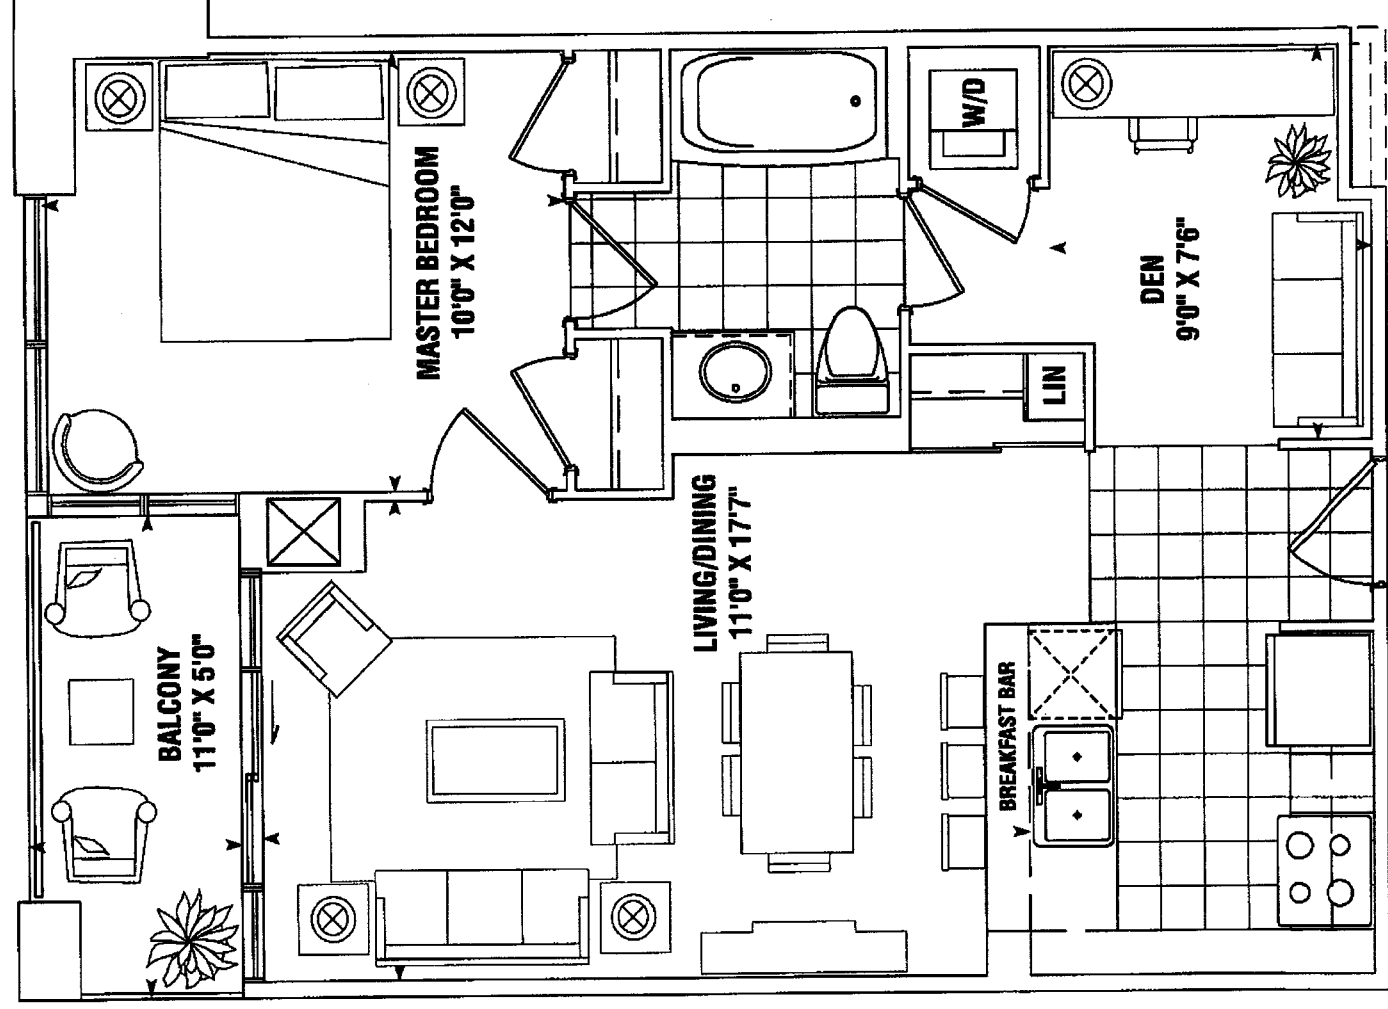

Daffodil 632 sq.ft. + 52 Sq. Ft. Balcony

One Bedroom+Den/One Bath

NORTH FACING
UNITS ONLY

Materials, modifications, and floor plans are subject to change without notice. All dimensions are artist's representations. All floor plans are approximate dimensions. Actual usable floor space may vary from the stated floor area. F.A.P.F.