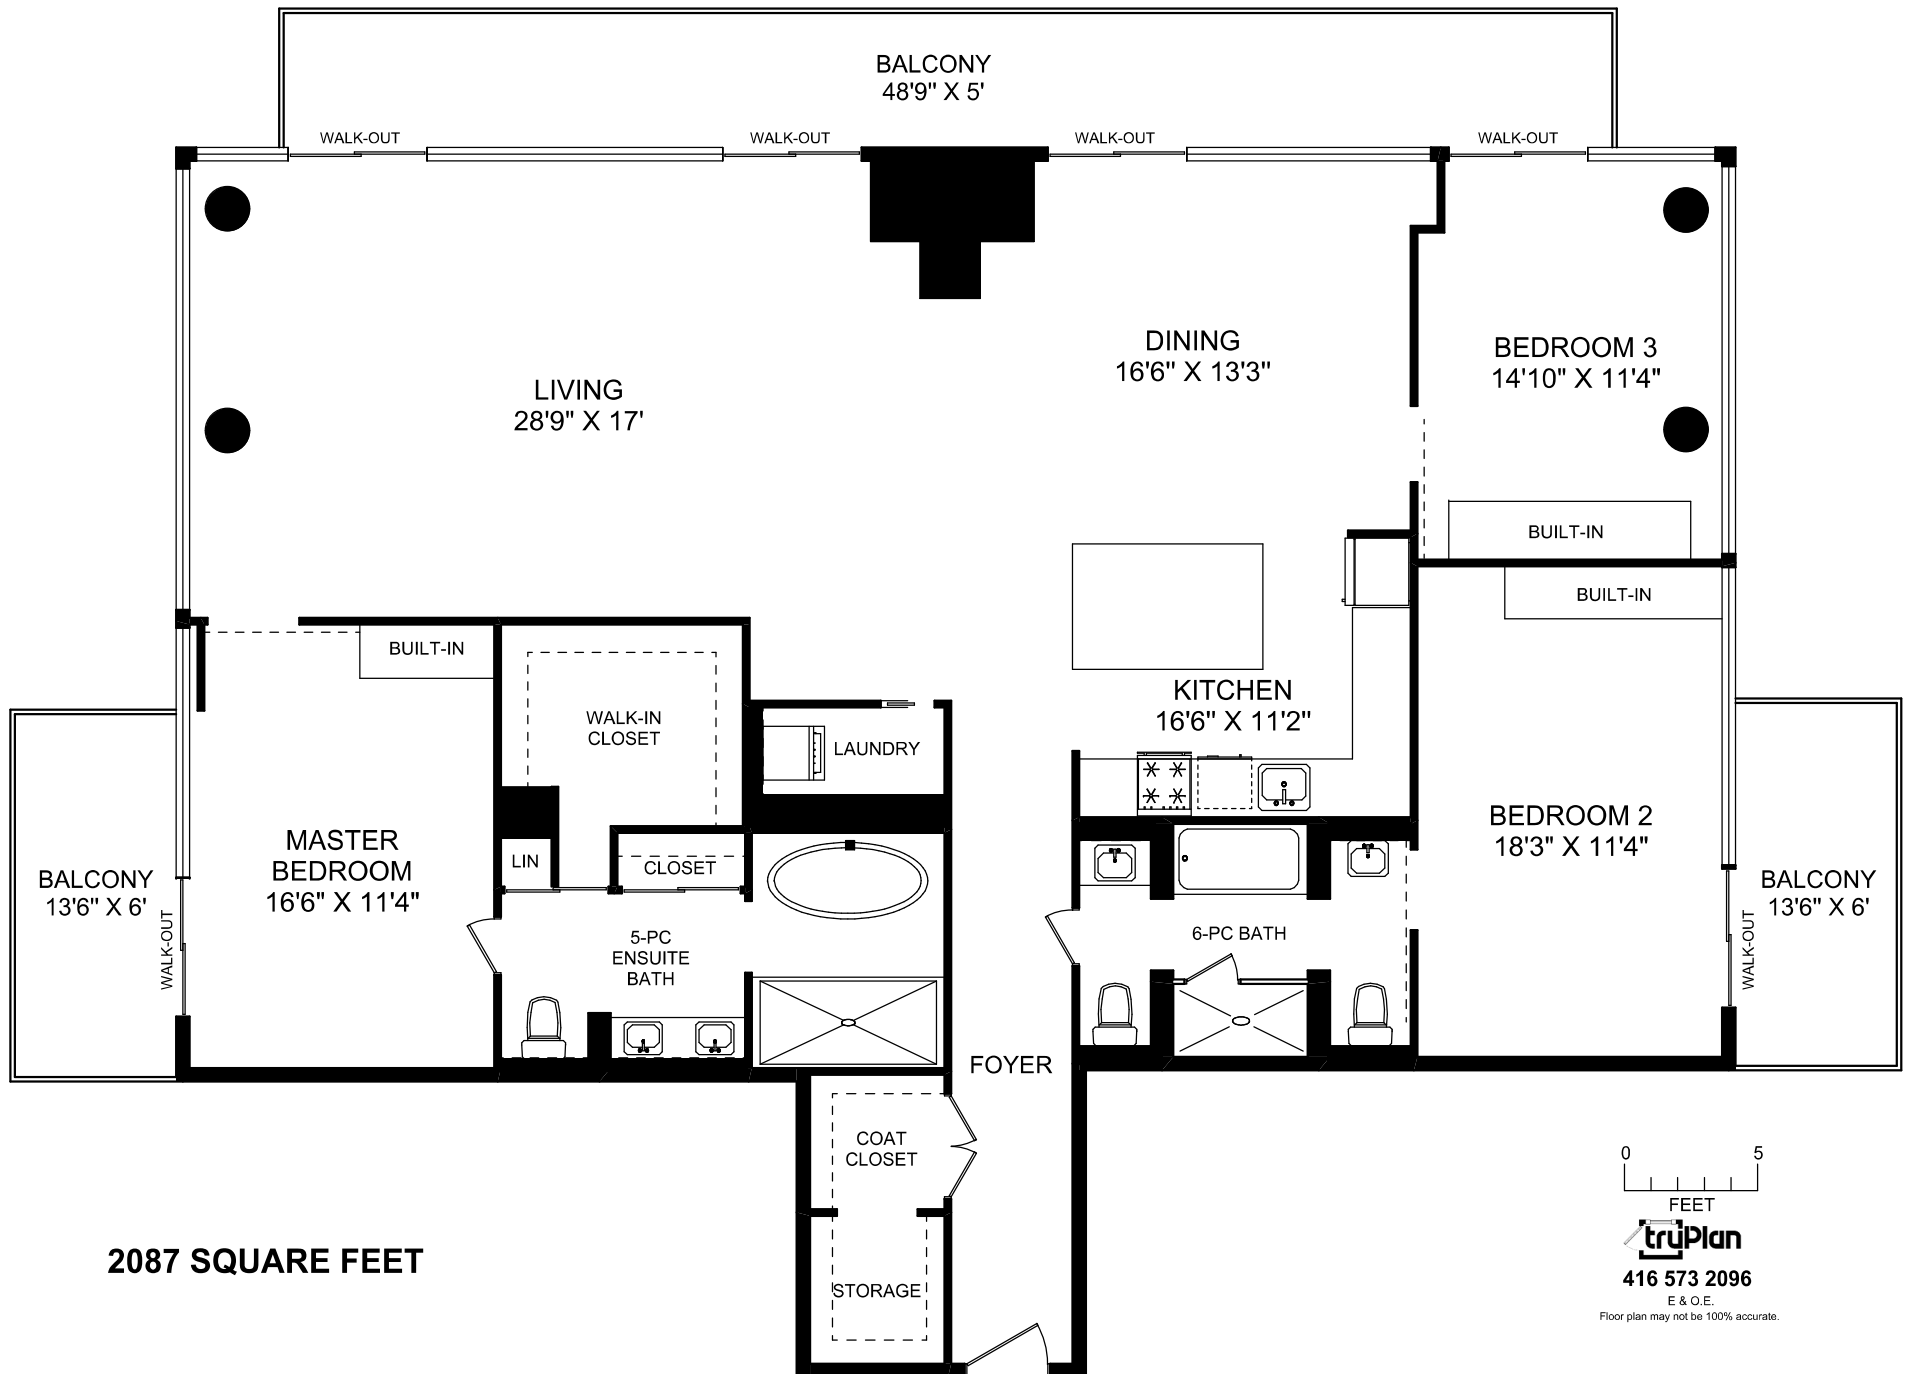

55 STEWART STREET, SUITE 539

truPlan
416 573 2096

E & O.E.
Floor plan may not be 100% accurate.