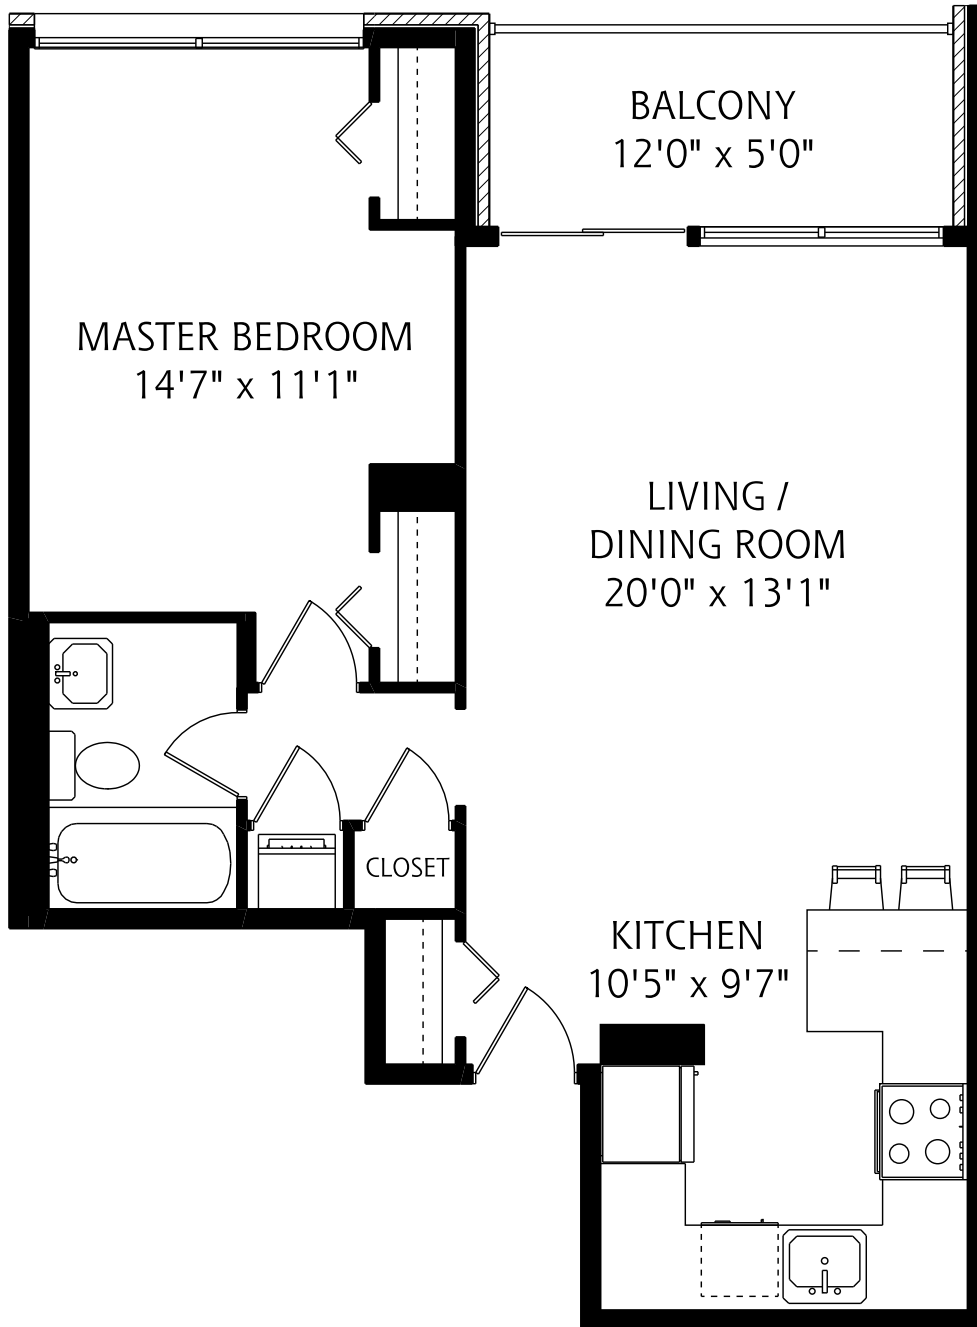

60 MONTCLAIR AVENUE SUITE 601

JAMIE SARNER

SALES REPRESENTATIVE

Royal LePage Real Estate Services Ltd.
Johnston & Daniel Division, Brokerage
416.489.2121

660 SQUARE FEET

ALL MEASUREMENTS SHOULD BE CONSIDERED APPROXIMATE