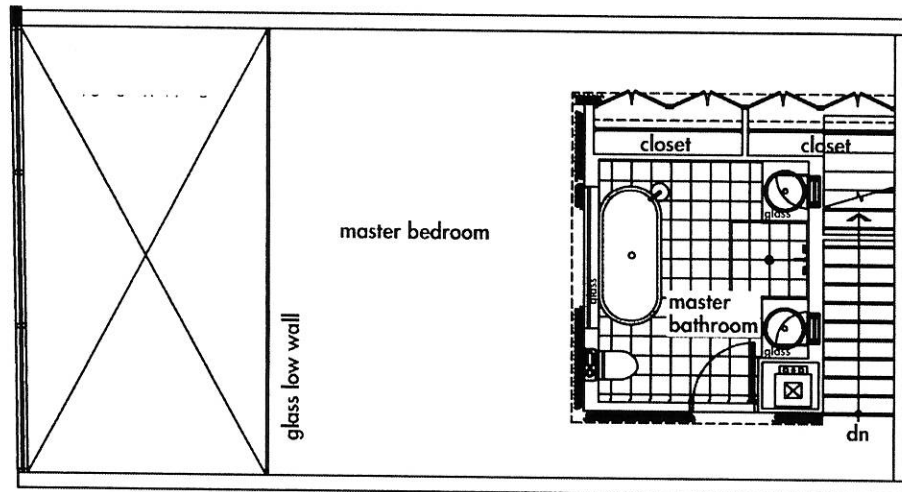

Suite 905

One Bedroom

Interior: 1220 sq.ft., Exterior: 116 sq.ft., Total: 1336 sq.ft

upper

lower

floor 9

* This unit is mirrored in the building.