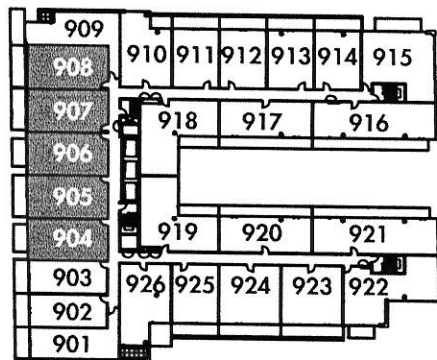

Suite 905

One Bedroom

Interior: 1220 sq.ft., Exterior: 116 sq.ft., Total: 1336 sq.ft

upper

lower

floor 9

* This unit is mirrored in the building.