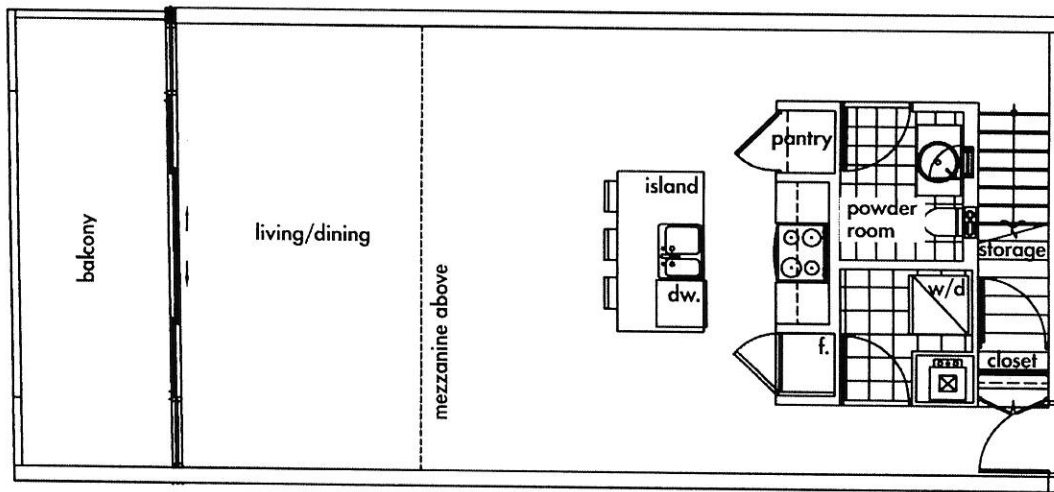

Suite 905

One Bedroom

Interior: 1220 sq.ft., Exterior: 116 sq.ft., Total: 1336 sq.ft

upper

lower

floor 9

* This unit is mirrored in the building.