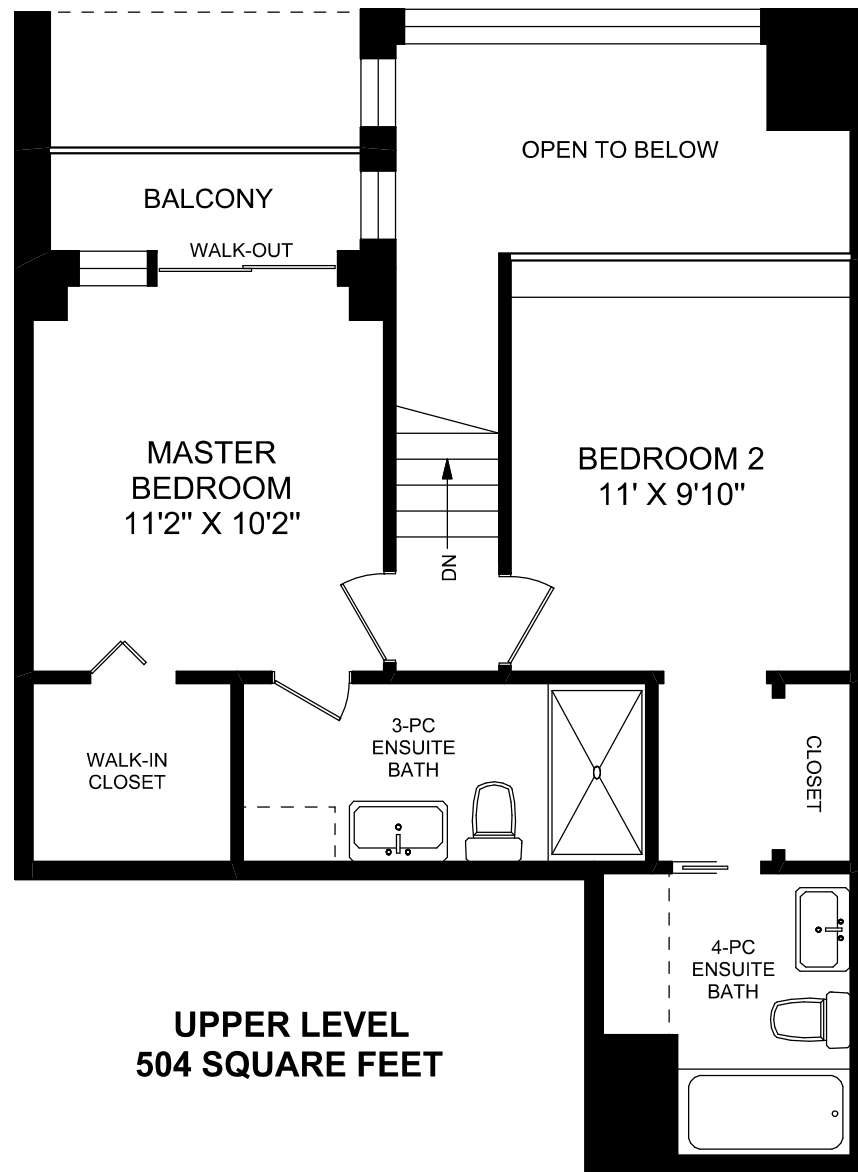

80 CUMBERLAND STREET, SUITE 902

FEET

416 573 2096

E & O.E.

Floor plan may not be 100% accurate.