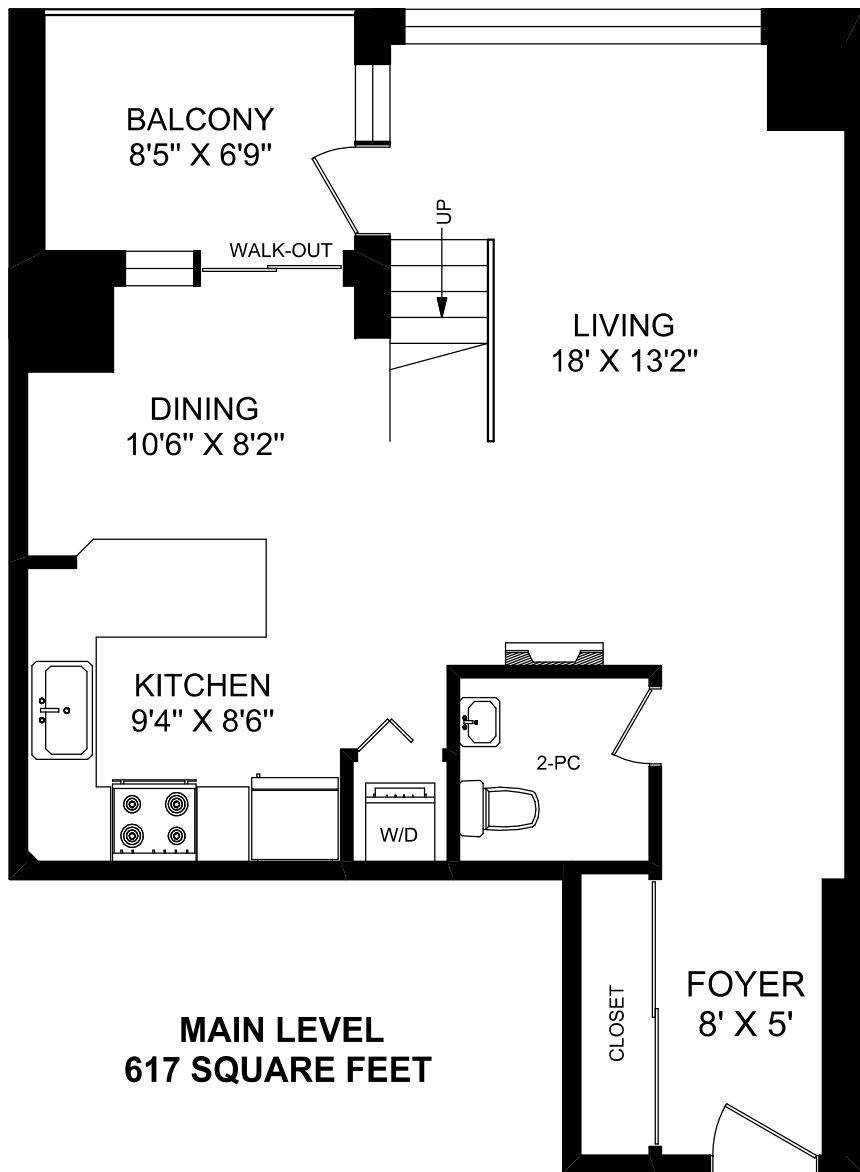

80 CUMBERLAND STREET, SUITE 902

FEET

416 573 2096

E & O.E.

Floor plan may not be 100% accurate.