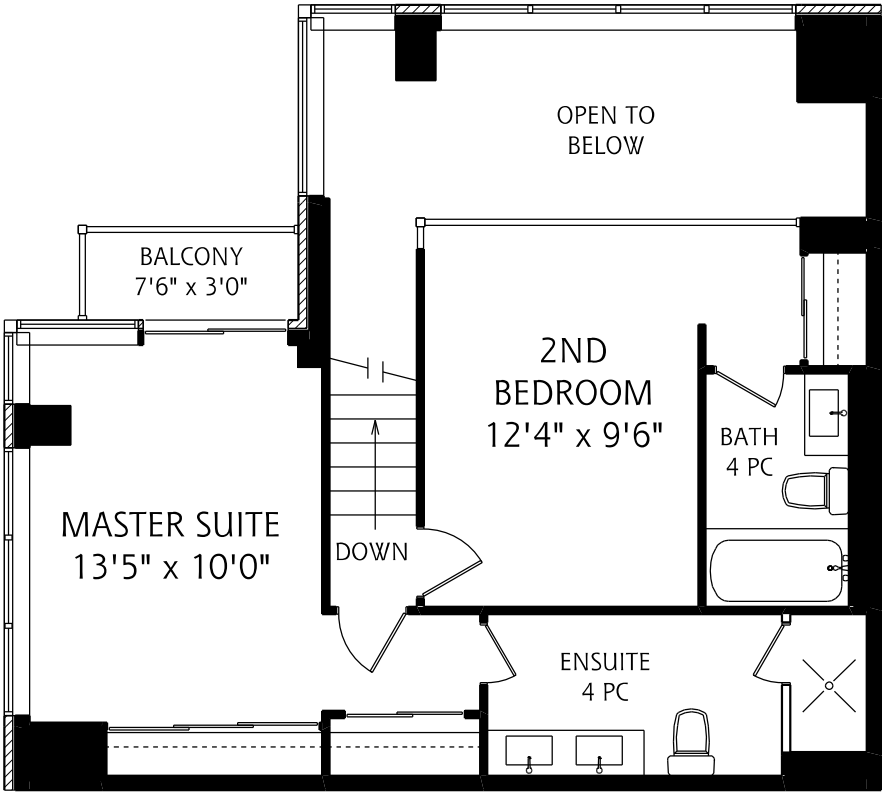

80 CUMBERLAND STREET

SUITE #909

MAIN FLOOR
730 SQUARE FEET

SECOND FLOOR
580 SQUARE FEET

ALL MEASUREMENTS SHOULD BE CONSIDERED APPROXIMATE