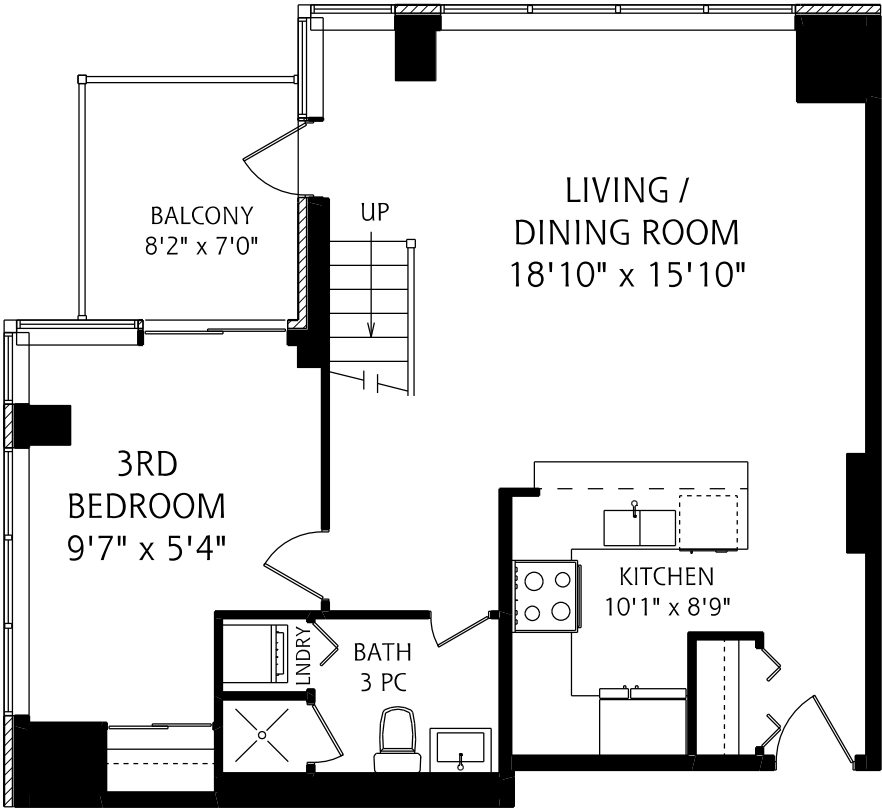

80 CUMBERLAND STREET

SUITE #909

MAIN FLOOR
730 SQUARE FEET

SECOND FLOOR
580 SQUARE FEET

ALL MEASUREMENTS SHOULD BE CONSIDERED APPROXIMATE