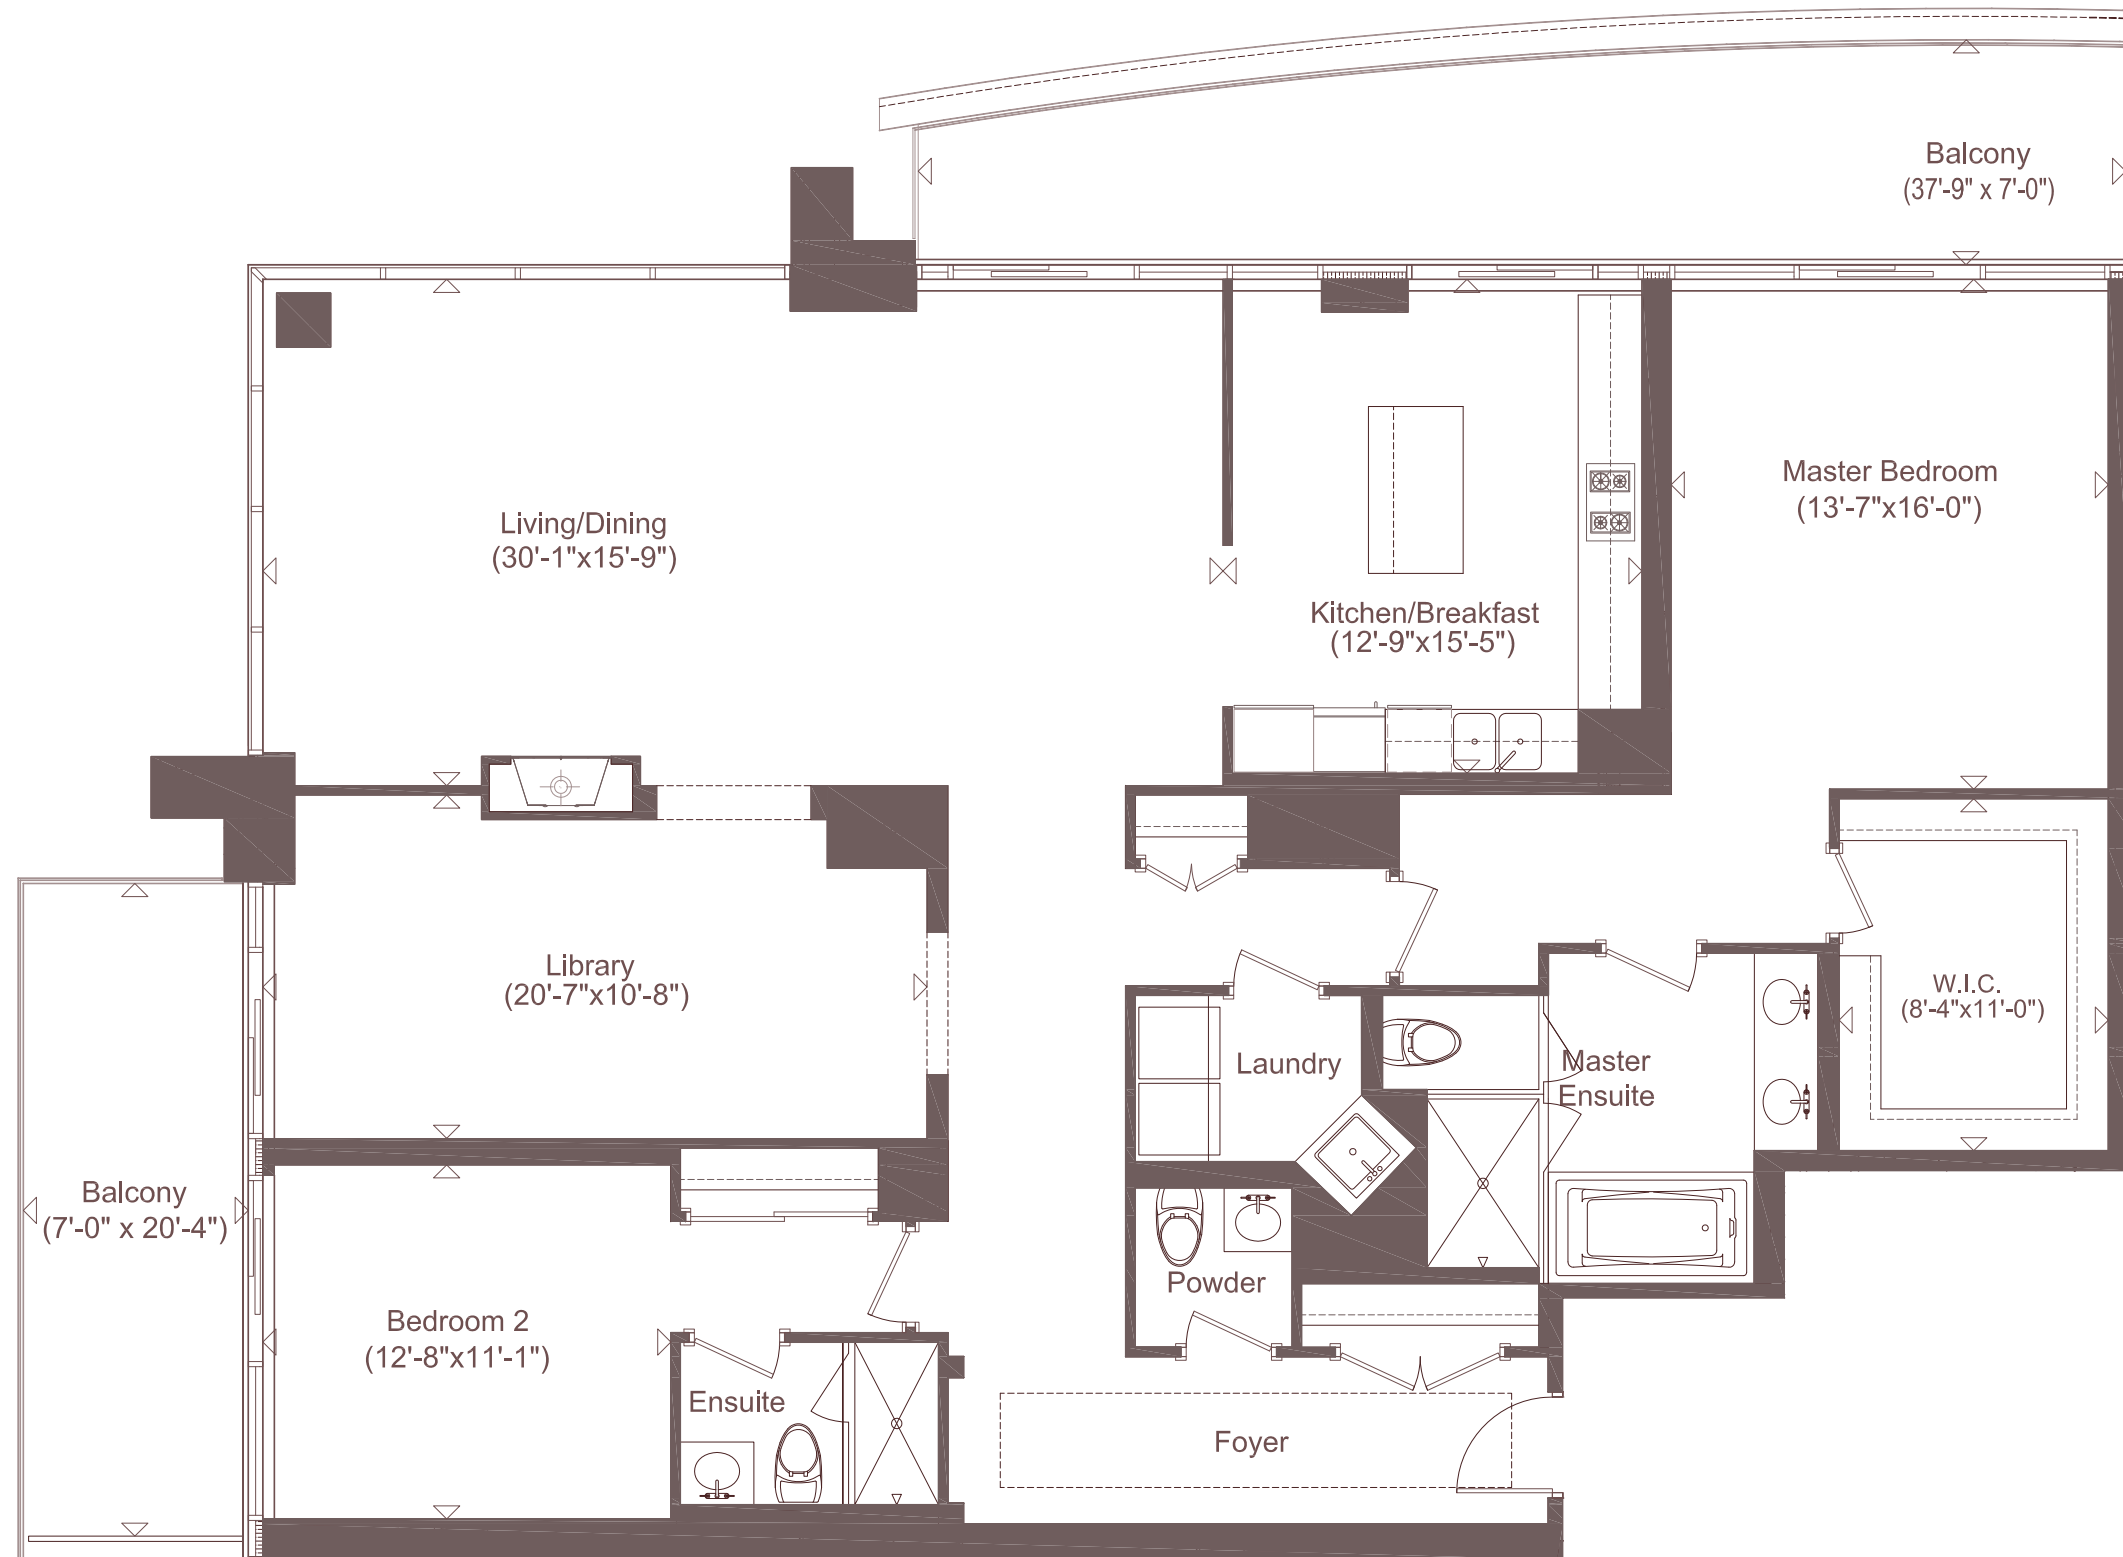

2 Bedroom + Den (2,197 ft²)

THE
FLORIAN
THE RESIDENCES of
UPPER YORKVILLE

Dimensions and drawings are approximate, all areas and stated room dimensions are approximate. Information subject to change without notice. Floor area measured in accordance with ONHWP bulletin #22. Actual living area may vary from floor area stated