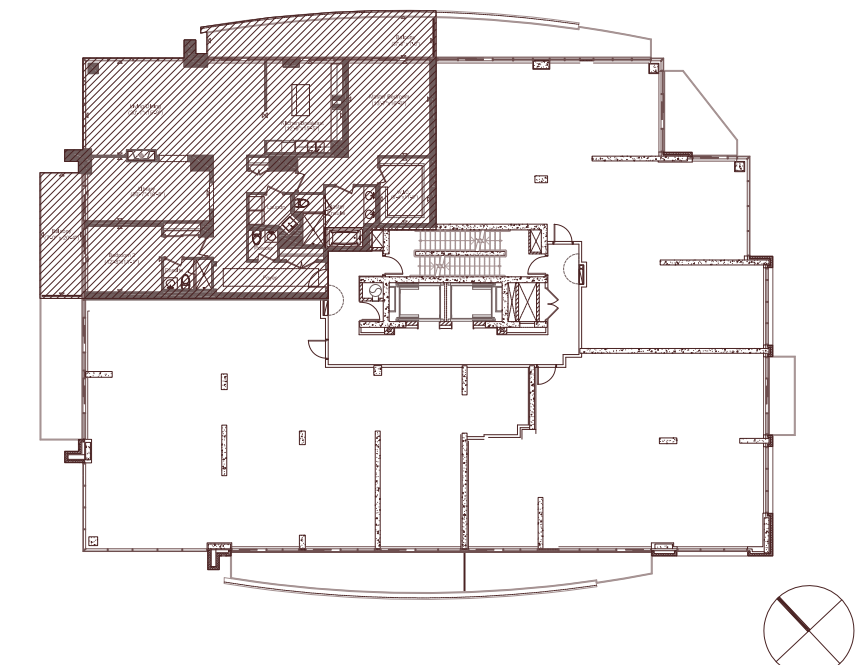

2 Bedroom + Den (2,197 ft²)

THE
FLORIAN
THE RESIDENCES of
UPPER YORKVILLE

Dimensions and drawings are approximate, all areas and stated room dimensions are approximate. Information subject to change without notice. Floor area measured in accordance with ONHWP bulletin #22. Actual living area may vary from floor area stated