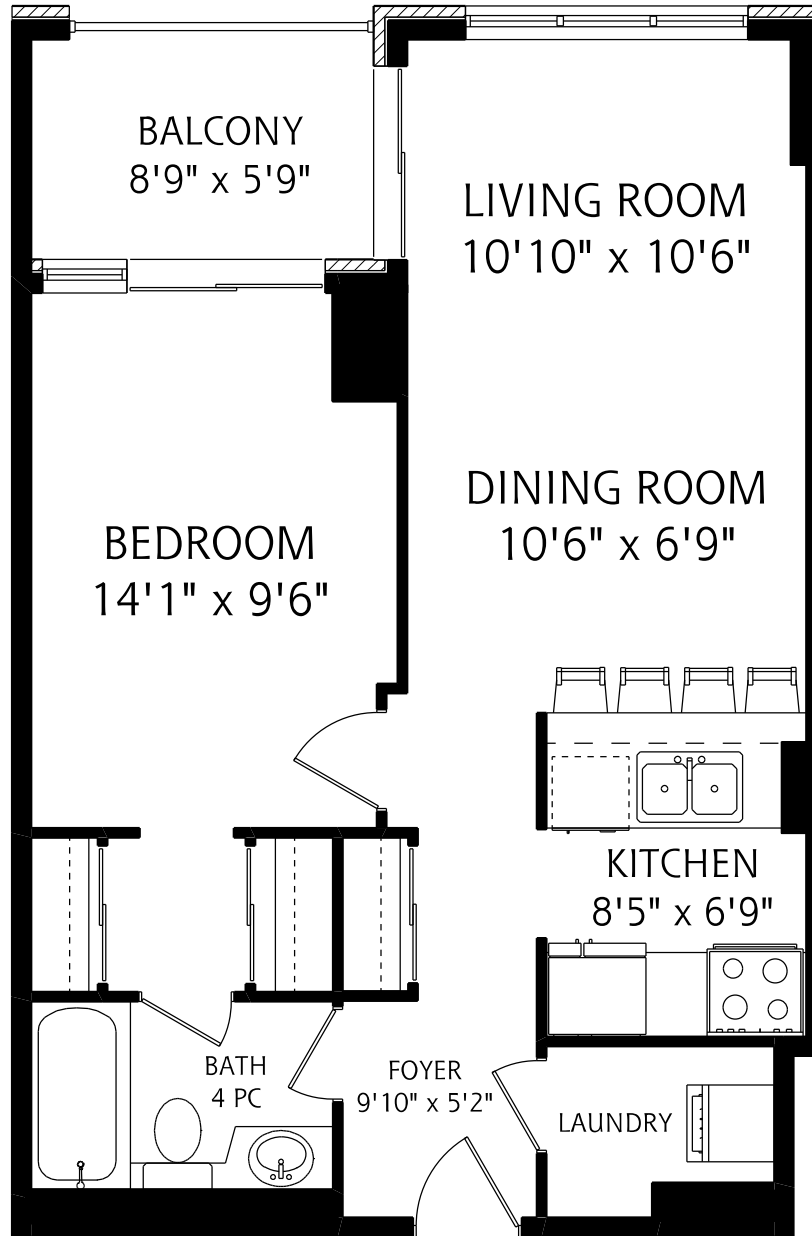

887 BAY STREET SUITE #1510

615 SQUARE FEET

ALL MEASUREMENTS SHOULD BE CONSIDERED APPROXIMATE