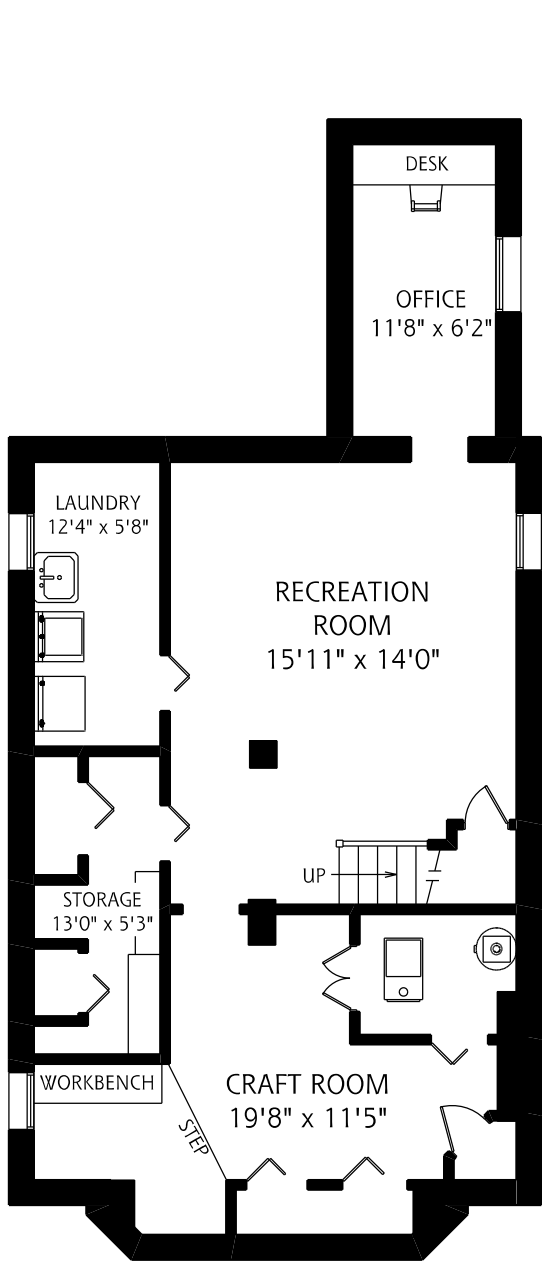

105 HILLSDALE AVENUE WEST

LOWER LEVEL
925 SQUARE FEET

MAIN FLOOR
1,040 SQUARE FEET

SECOND FLOOR
940 SQUARE FEET

ALL MEASUREMENTS SHOULD BE CONSIDERED APPROXIMATE