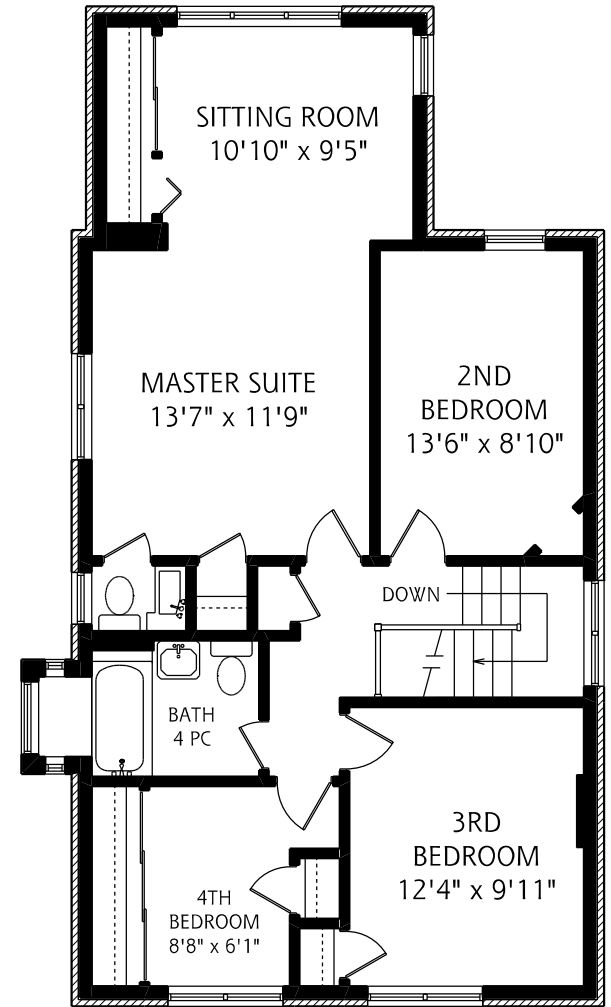

105 HILLSDALE AVENUE WEST

LOWER LEVEL
925 SQUARE FEET

MAIN FLOOR
1,040 SQUARE FEET

SECOND FLOOR
940 SQUARE FEET

ALL MEASUREMENTS SHOULD BE CONSIDERED APPROXIMATE