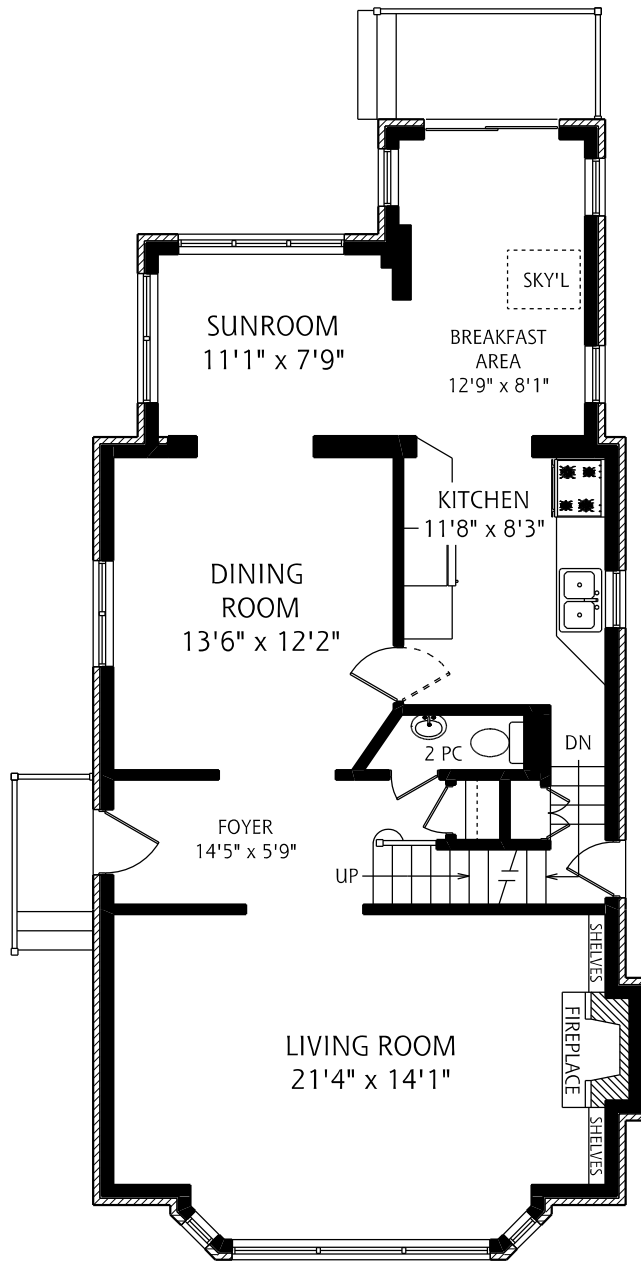

105 HILLSDALE AVENUE WEST

LOWER LEVEL
925 SQUARE FEET

MAIN FLOOR
1,040 SQUARE FEET

SECOND FLOOR
940 SQUARE FEET

ALL MEASUREMENTS SHOULD BE CONSIDERED APPROXIMATE