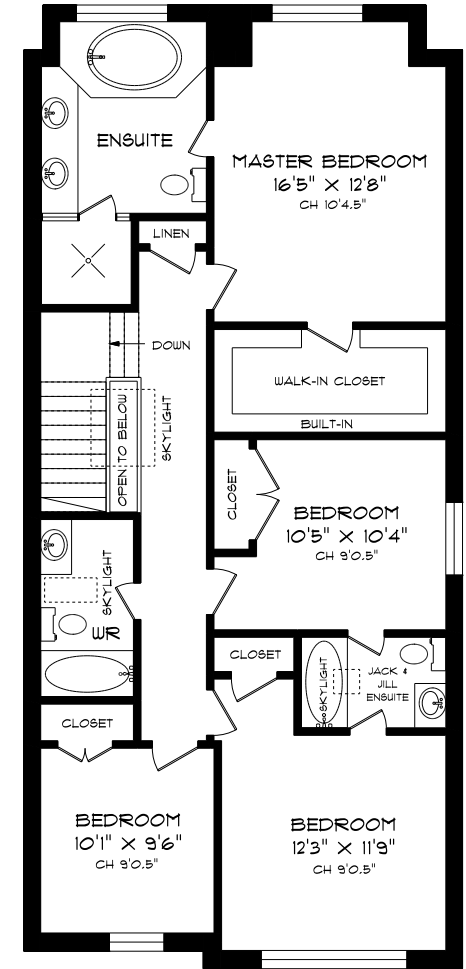

LOWER LEVEL
826 SQUARE FEET

MAIN FLOOR
1362 SQUARE FEET

SECOND FLOOR
1243 SQUARE FEET

PLANIT
-MEASURING-

PHONE 905-271-7010
FAX 905-271-4468
PLANS@PLANITMEASURING.COM

MEASURED ON APRIL 7, 2014
ROOM SIZES SHOULD BE CONSIDERED APPROXIMATE
SINCE MEASUREMENTS ARE SUBJECT TO CERTIFICATION.

© 2014 PLANIT MEASURING®