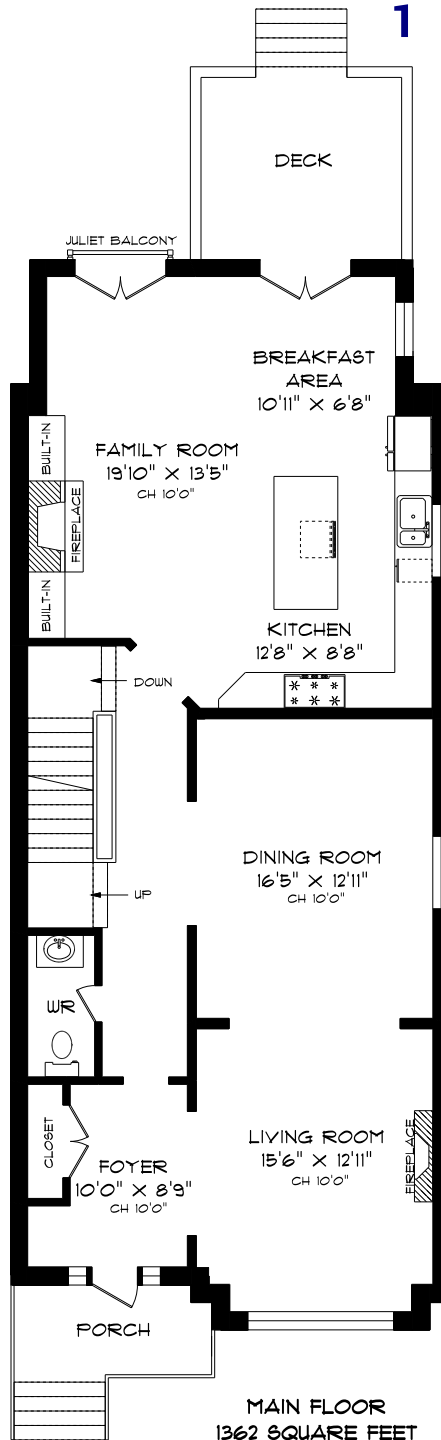

LOWER LEVEL
826 SQUARE FEET

MAIN FLOOR
1362 SQUARE FEET

SECOND FLOOR
1243 SQUARE FEET

PLANIT
-MEASURING-

PHONE 905-271-7010
FAX 905-271-4468
PLANS@PLANITMEASURING.COM

MEASURED ON APRIL 7, 2014
ROOM SIZES SHOULD BE CONSIDERED APPROXIMATE
SINCE MEASUREMENTS ARE SUBJECT TO CERTIFICATION.

© 2014 PLANIT MEASURING®