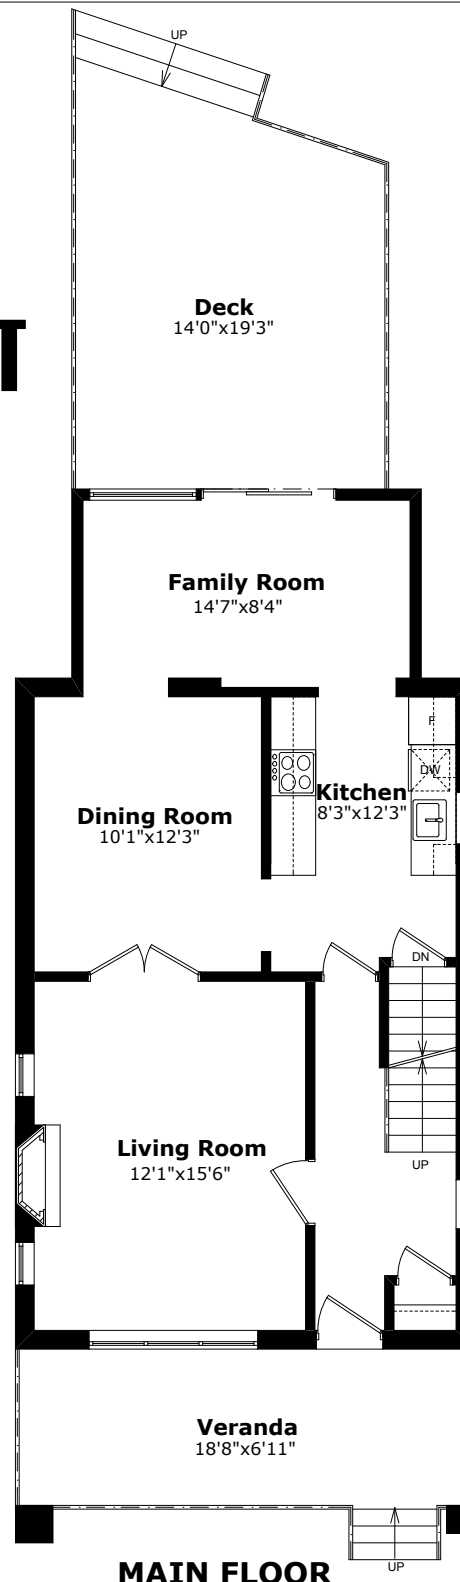

# 132 MANOR ROAD EAST

NOTE:  
THIS FLOOR PLAN IS PROVIDED FOR  
ILLUSTRATIVE PURPOSES ONLY  
BUYER TO VERIFY MEASUREMENTS  
WWW.HOMEMAXTOUR.CA

**LOWER FLOOR**

**MAIN FLOOR**

**SECOND FLOOR**

	Approx. Floor Area (sq.ft.)
Main Floor	741.9
Second Floor	610.9
Lower Floor	610.9
<b>Total</b>	<b>1,963.7</b>
Veranda	142.3
Deck	237.0