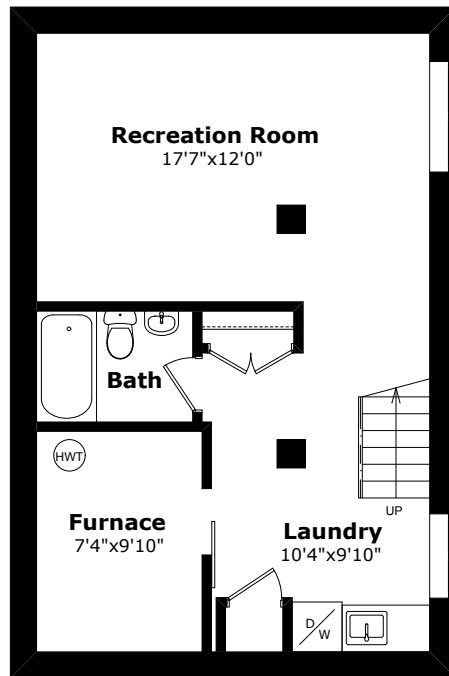

# 132 MANOR ROAD EAST

NOTE:  
THIS FLOOR PLAN IS PROVIDED FOR  
ILLUSTRATIVE PURPOSES ONLY  
BUYER TO VERIFY MEASUREMENTS  
WWW.HOMEMAXTOUR.CA

**LOWER FLOOR**

**MAIN FLOOR**

**SECOND FLOOR**

	Approx. Floor Area (sq.ft.)
Main Floor	741.9
Second Floor	610.9
Lower Floor	610.9
<b>Total</b>	<b>1,963.7</b>
Veranda	142.3
Deck	237.0