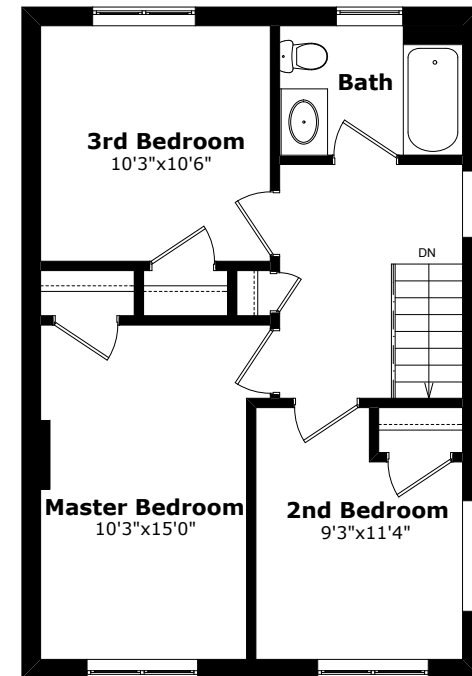

# 132 MANOR ROAD EAST

NOTE:  
THIS FLOOR PLAN IS PROVIDED FOR  
ILLUSTRATIVE PURPOSES ONLY  
BUYER TO VERIFY MEASUREMENTS  
WWW.HOMEMAXTOUR.CA

**LOWER FLOOR**

**MAIN FLOOR**

**SECOND FLOOR**

	Approx. Floor Area (sq.ft.)
Main Floor	741.9
Second Floor	610.9
Lower Floor	610.9
<b>Total</b>	<b>1,963.7</b>
Veranda	142.3
Deck	237.0