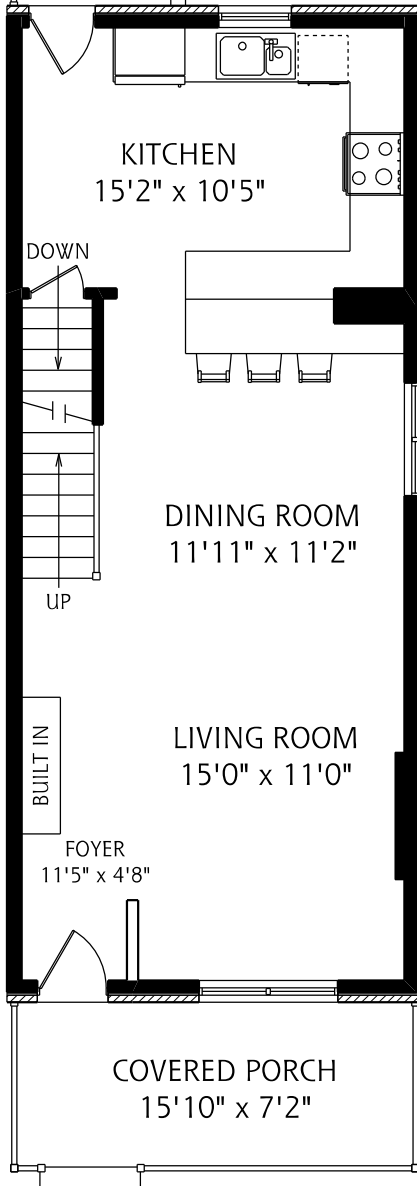

174 CASTLEFIELD AVENUE

LOWER LEVEL
675 SQUARE FEET

ALL MEASUREMENTS SHOULD BE CONSIDERED APPROXIMATE

MAIN FLOOR
675 SQUARE FEET

SECOND FLOOR
750 SQUARE FEET