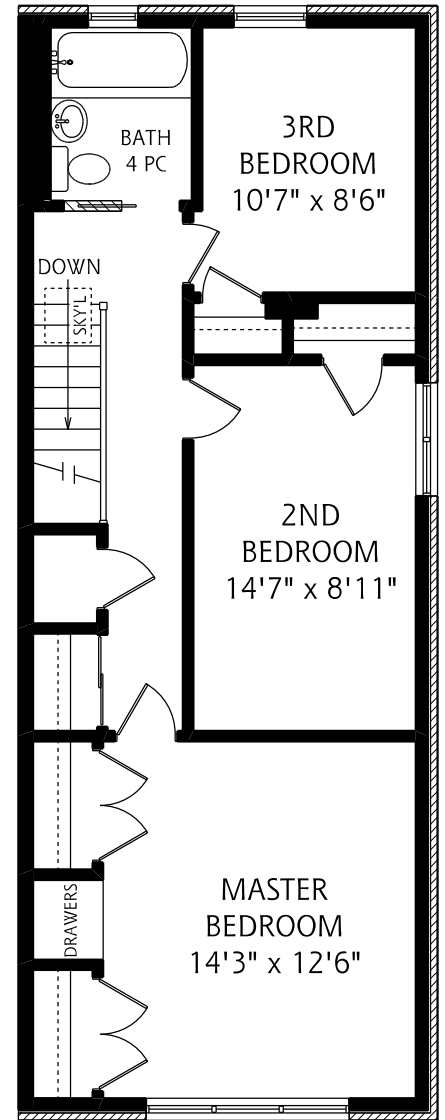

174 CASTLEFIELD AVENUE

LOWER LEVEL
675 SQUARE FEET

ALL MEASUREMENTS SHOULD BE CONSIDERED APPROXIMATE

MAIN FLOOR
675 SQUARE FEET

SECOND FLOOR
750 SQUARE FEET