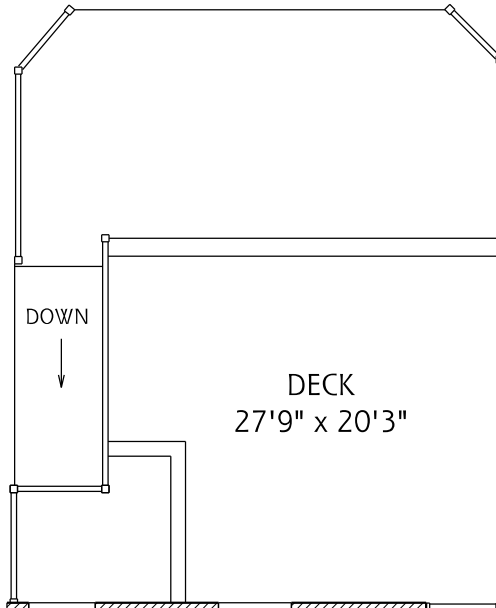

174 CASTLEFIELD AVENUE

LOWER LEVEL
675 SQUARE FEET

ALL MEASUREMENTS SHOULD BE CONSIDERED APPROXIMATE

MAIN FLOOR
675 SQUARE FEET

SECOND FLOOR
750 SQUARE FEET