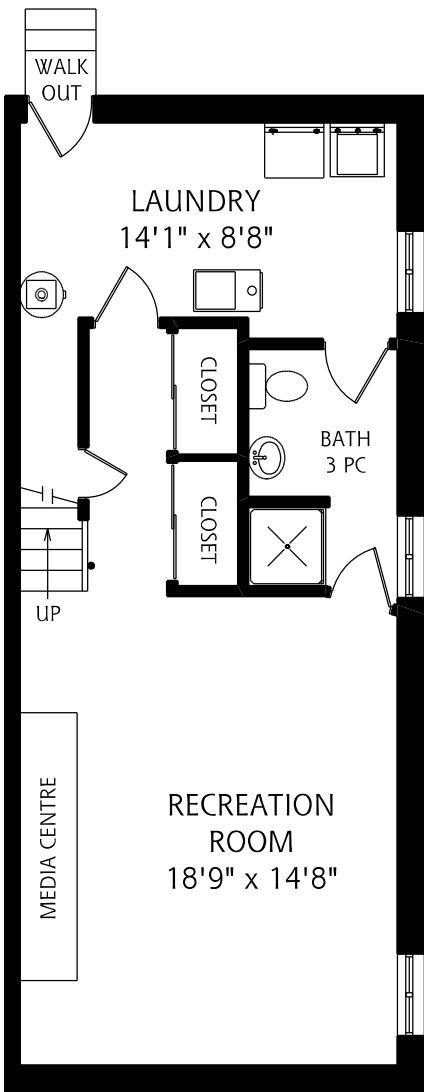

174 CASTLEFIELD AVENUE

LOWER LEVEL
675 SQUARE FEET

ALL MEASUREMENTS SHOULD BE CONSIDERED APPROXIMATE

MAIN FLOOR
675 SQUARE FEET

SECOND FLOOR
750 SQUARE FEET