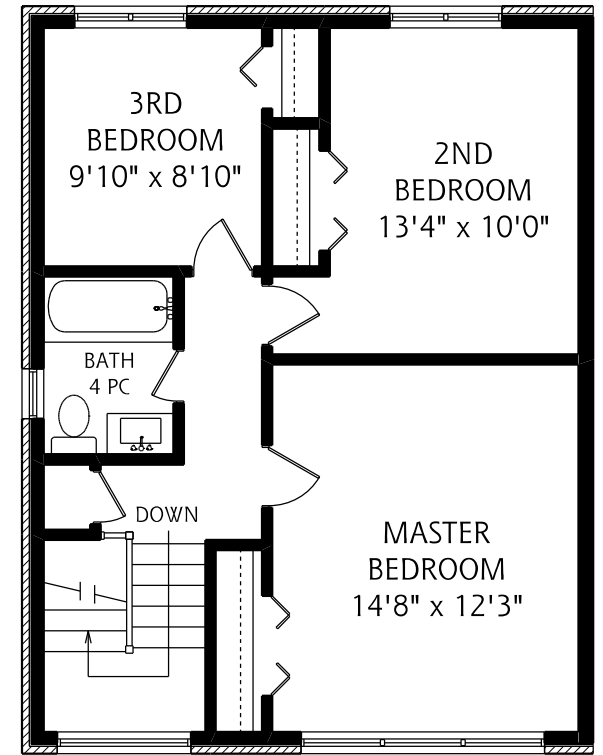

# 221 BELLWOODS AVENUE

LOWER LEVEL  
470 SQUARE FEET

MAIN FLOOR  
690 SQUARE FEET

SECOND FLOOR  
690 SQUARE FEET

ALL MEASUREMENTS SHOULD BE CONSIDERED APPROXIMATE