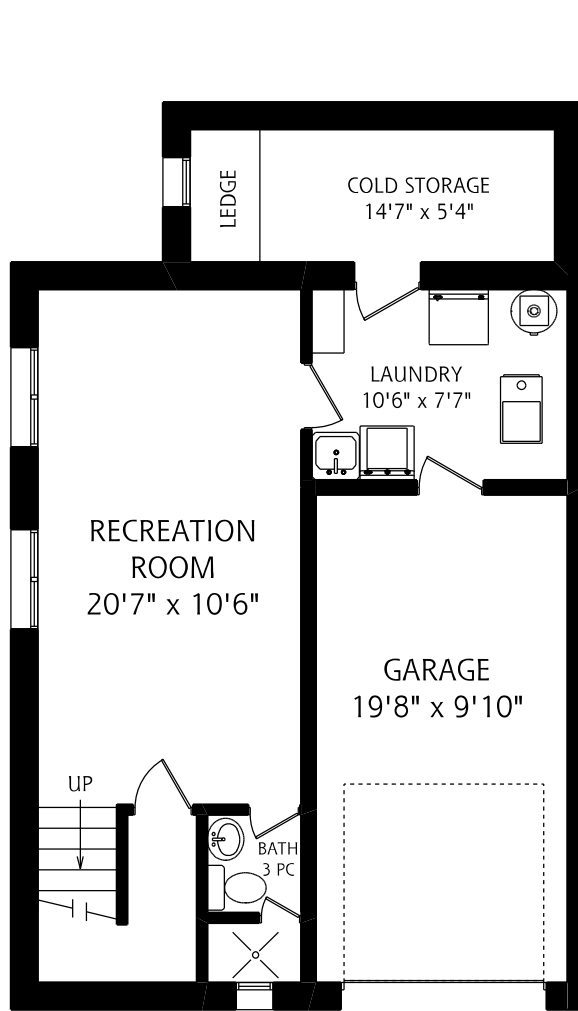

# 221 BELLWOODS AVENUE

LOWER LEVEL  
470 SQUARE FEET

MAIN FLOOR  
690 SQUARE FEET

SECOND FLOOR  
690 SQUARE FEET

ALL MEASUREMENTS SHOULD BE CONSIDERED APPROXIMATE