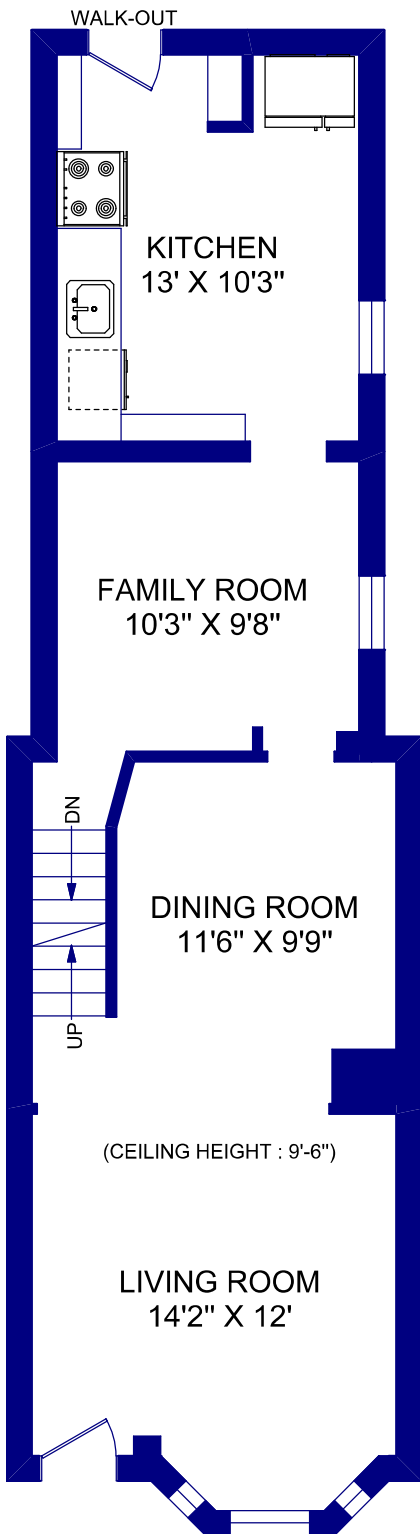

# 313 ONTARIO STREET

**MAIN FLOOR**  
646 SQUARE FEET

**SECOND FLOOR**  
602 SQUARE FEET

**LOWER LEVEL**  
628 SQUARE FEET

**truPlan**

416 573 2096

E & O.E.

Floor plan may not be 100% accurate.