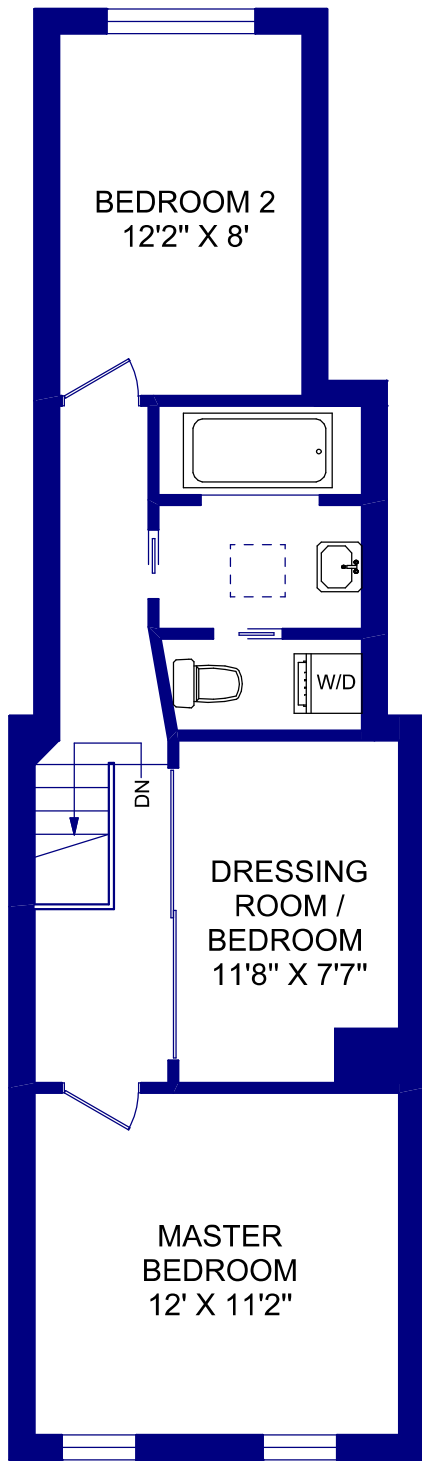

# 313 ONTARIO STREET

**MAIN FLOOR**  
646 SQUARE FEET

**SECOND FLOOR**  
602 SQUARE FEET

**LOWER LEVEL**  
628 SQUARE FEET

**truPlan**

416 573 2096

E & O.E.

Floor plan may not be 100% accurate.