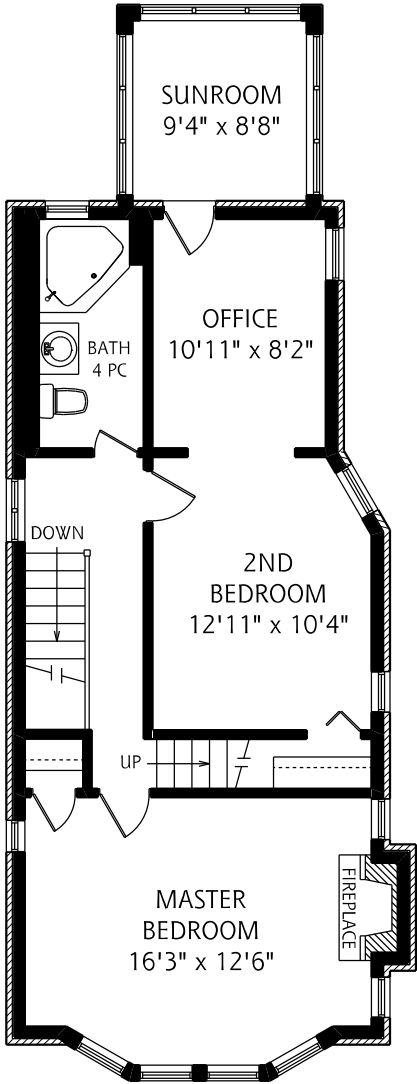

32 MOUNTVIEW AVENUE

LOWER LEVEL
790 SQUARE FEET

MAIN FLOOR
795 SQUARE FEET

SECOND FLOOR
815 SQUARE FEET

THIRD FLOOR
460 SQUARE FEET

ALL MEASUREMENTS SHOULD BE CONSIDERED APPROXIMATE