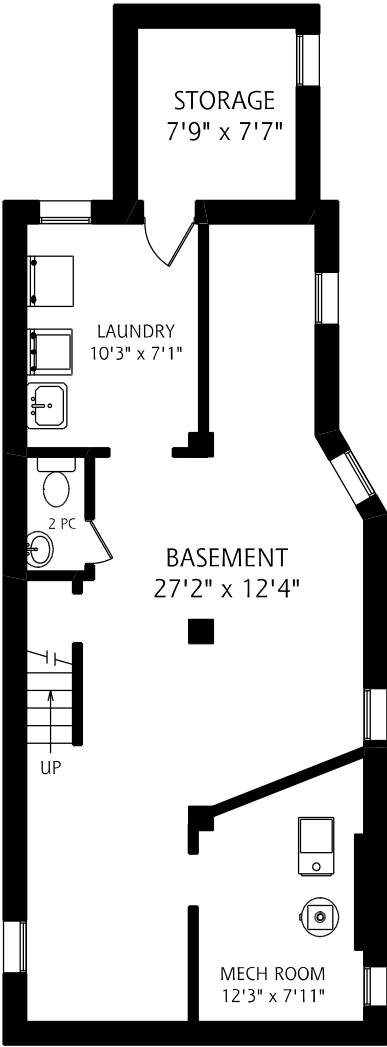

32 MOUNTVIEW AVENUE

LOWER LEVEL
790 SQUARE FEET

MAIN FLOOR
795 SQUARE FEET

SECOND FLOOR
815 SQUARE FEET

THIRD FLOOR
460 SQUARE FEET

ALL MEASUREMENTS SHOULD BE CONSIDERED APPROXIMATE