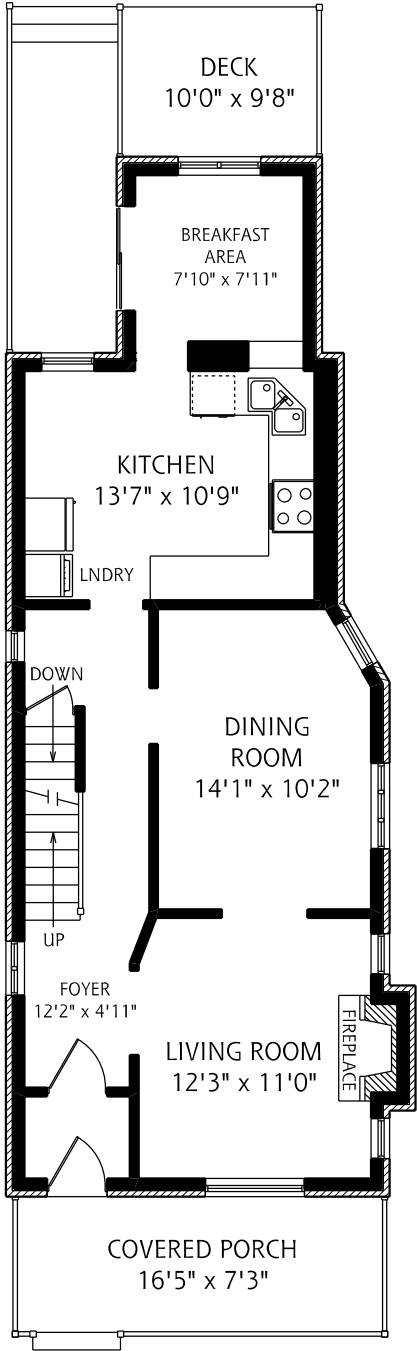

32 MOUNTVIEW AVENUE

LOWER LEVEL
790 SQUARE FEET

MAIN FLOOR
795 SQUARE FEET

SECOND FLOOR
815 SQUARE FEET

THIRD FLOOR
460 SQUARE FEET

ALL MEASUREMENTS SHOULD BE CONSIDERED APPROXIMATE