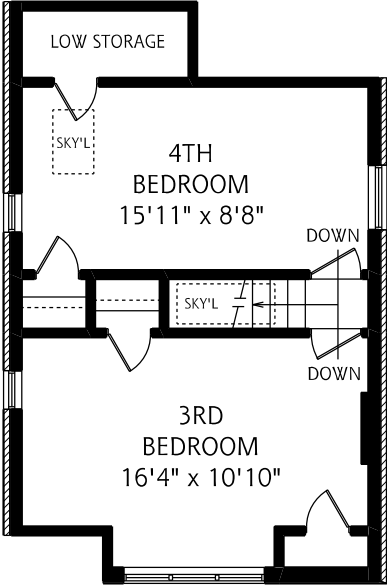

32 MOUNTVIEW AVENUE

LOWER LEVEL
790 SQUARE FEET

MAIN FLOOR
795 SQUARE FEET

SECOND FLOOR
815 SQUARE FEET

THIRD FLOOR
460 SQUARE FEET

ALL MEASUREMENTS SHOULD BE CONSIDERED APPROXIMATE