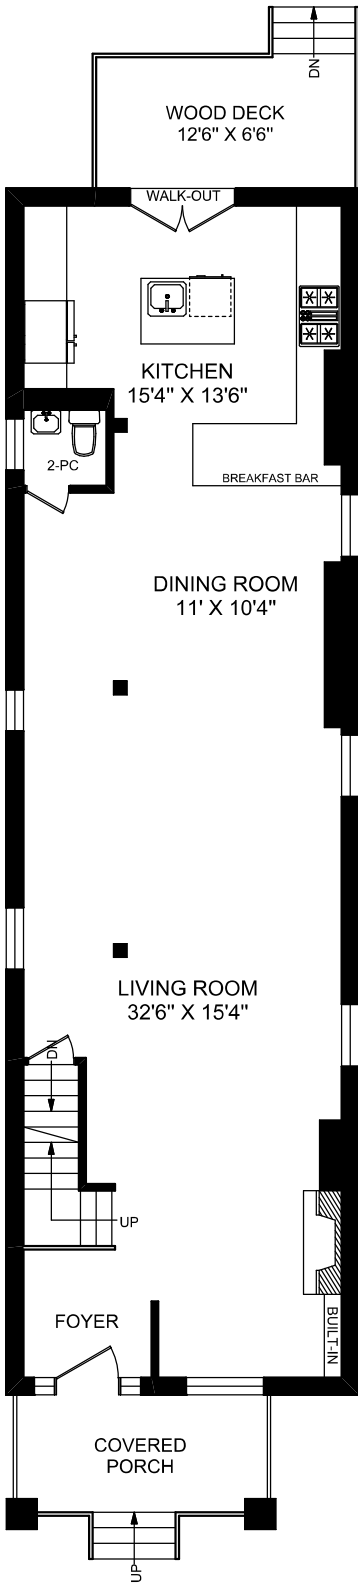

67 ELLSWORTH AVENUE

MAIN FLOOR
1004 SQUARE FEET

SECOND FLOOR
1004 SQUARE FEET

THIRD FLOOR
772 SQUARE FEET

LOWER LEVEL
1004 SQUARE FEET

truPlan
416 573 2096
E & O.E.
Floor plan may not be 100% accurate.