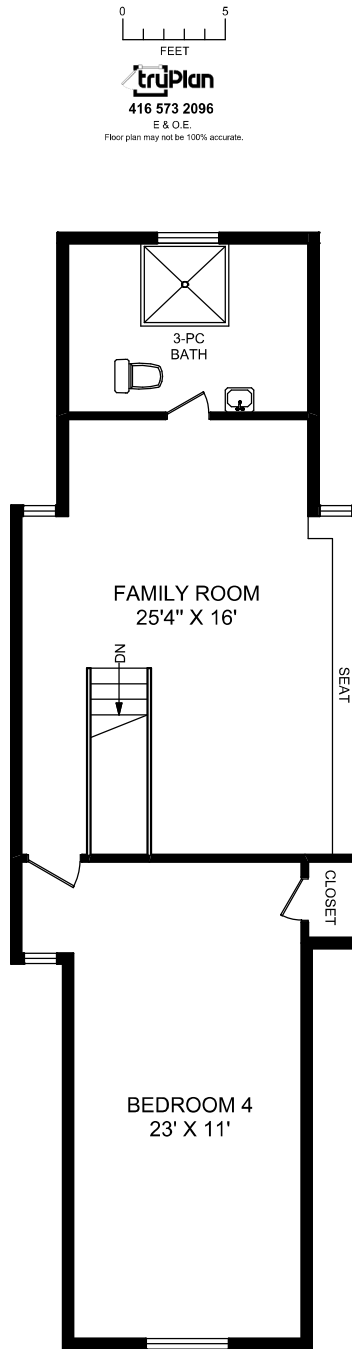

67 ELLSWORTH AVENUE

MAIN FLOOR
1004 SQUARE FEET

SECOND FLOOR
1004 SQUARE FEET

THIRD FLOOR
772 SQUARE FEET

LOWER LEVEL
1004 SQUARE FEET

truPlan
416 573 2096
E & O.E.
Floor plan may not be 100% accurate.