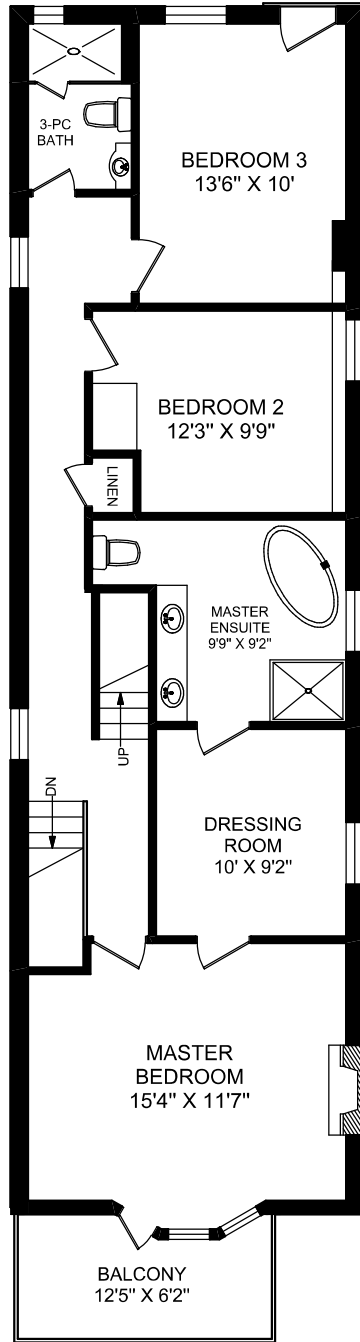

67 ELLSWORTH AVENUE

MAIN FLOOR
1004 SQUARE FEET

SECOND FLOOR
1004 SQUARE FEET

THIRD FLOOR
772 SQUARE FEET

LOWER LEVEL
1004 SQUARE FEET

truPlan
416 573 2096
E & O.E.
Floor plan may not be 100% accurate.