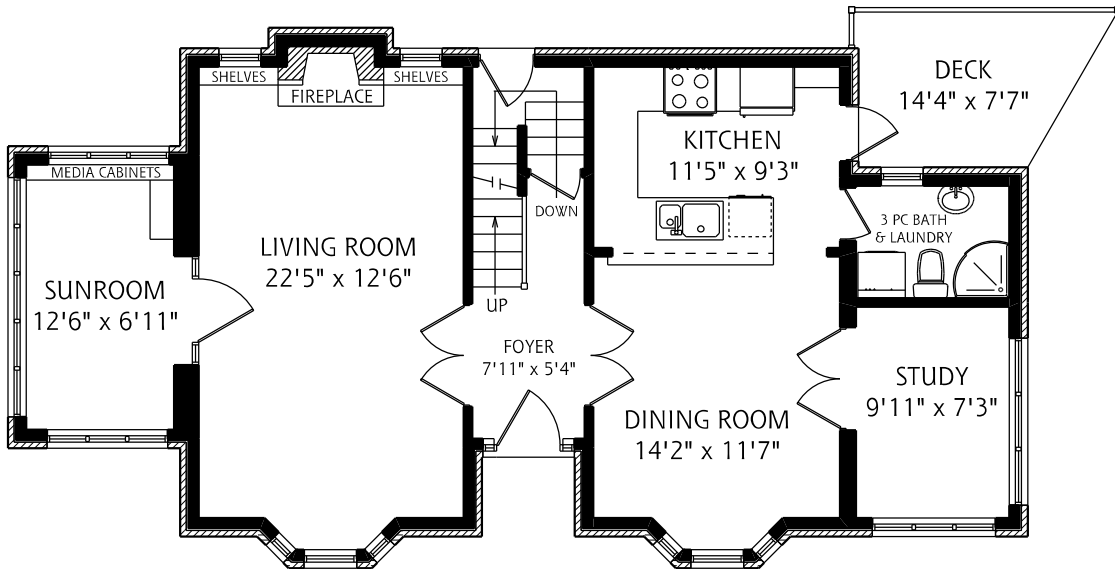

68 HILLSDALE AVENUE WEST

SECOND FLOOR
745 SQUARE FEET

MAIN FLOOR
1,005 SQUARE FEET

LOWER LEVEL
825 SQUARE FEET

ALL MEASUREMENTS SHOULD BE CONSIDERED APPROXIMATE