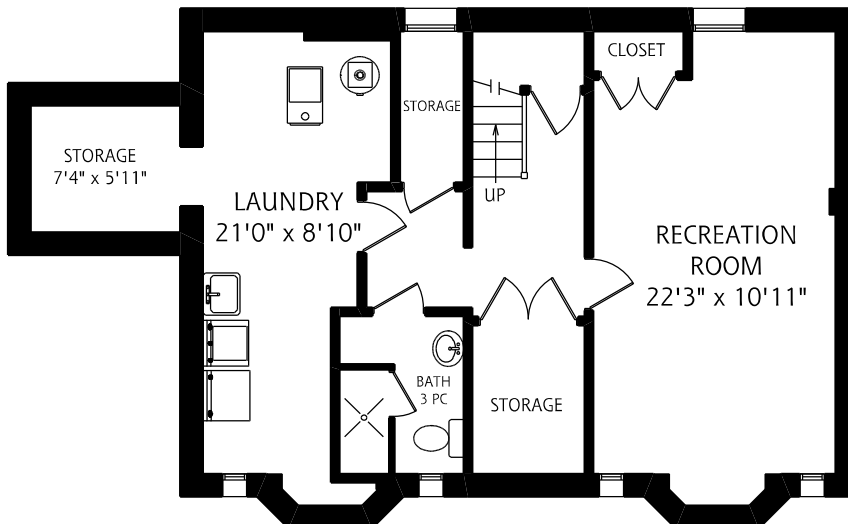

68 HILLSDALE AVENUE WEST

SECOND FLOOR
745 SQUARE FEET

MAIN FLOOR
1,005 SQUARE FEET

LOWER LEVEL
825 SQUARE FEET

ALL MEASUREMENTS SHOULD BE CONSIDERED APPROXIMATE