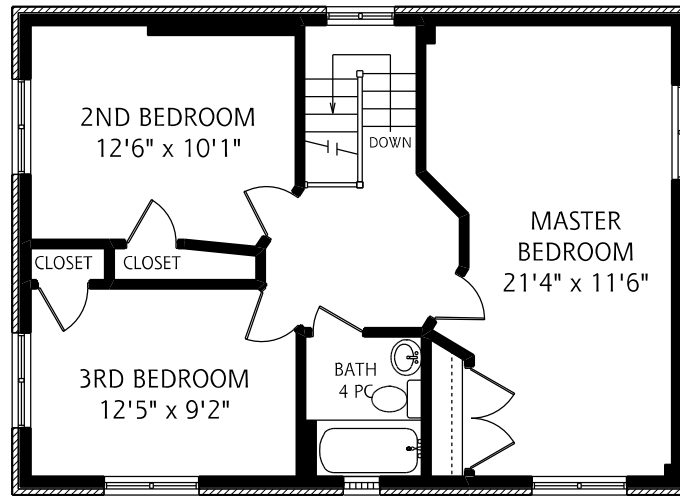

68 HILLSDALE AVENUE WEST

SECOND FLOOR
745 SQUARE FEET

MAIN FLOOR
1,005 SQUARE FEET

LOWER LEVEL
825 SQUARE FEET

ALL MEASUREMENTS SHOULD BE CONSIDERED APPROXIMATE