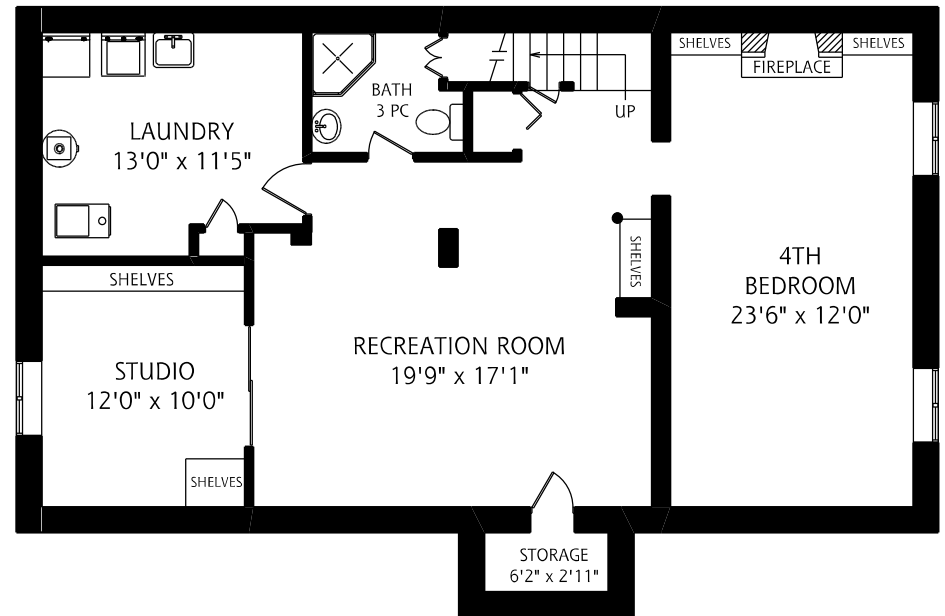

LOWER LEVEL
1,230 SQUARE FEET