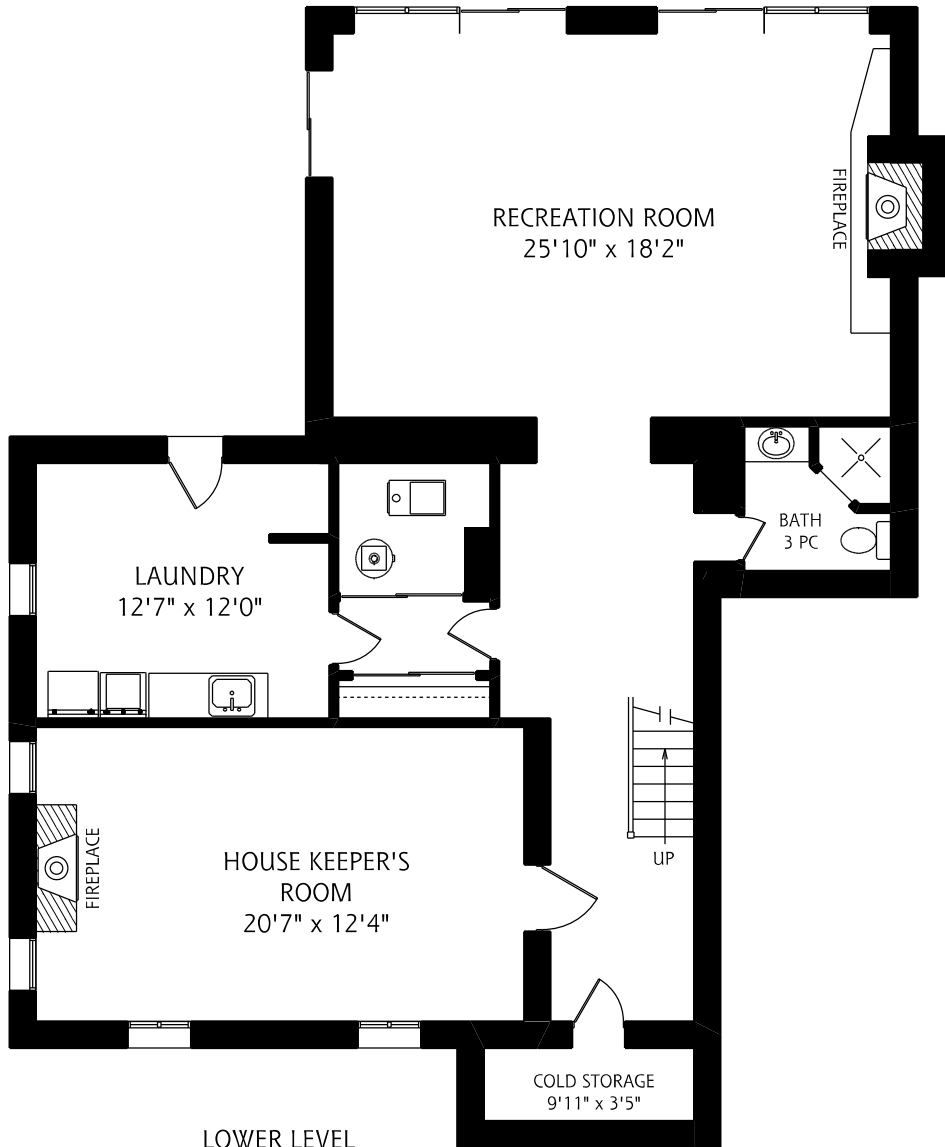

8 GLENAYR ROAD

LOWER LEVEL
1,645 SQUARE FEET

SECOND FLOOR
1,840 SQUARE FEET

ALL MEASUREMENTS SHOULD BE CONSIDERED APPROXIMATE

8 GLENAYR ROAD