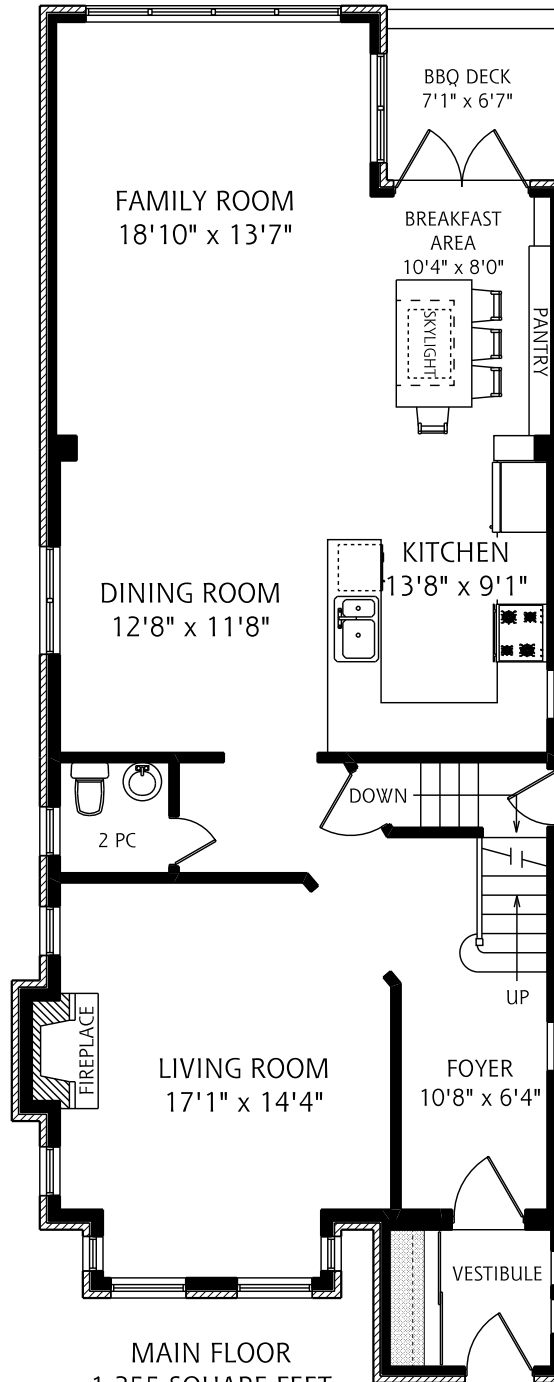

LOWER LEVEL
825 SQUARE FEET

MAIN FLOOR
1,255 SQUARE FEET

94 BELSIZE DRIVE

JAMIE SARNER

SALES REPRESENTATIVE

Royal LePage Real Estate Services Ltd.
Johnston & Daniel Division, Brokerage
416.489.2121

SECOND FLOOR
785 SQUARE FEET

ALL MEASUREMENTS SHOULD BE CONSIDERED APPROXIMATE