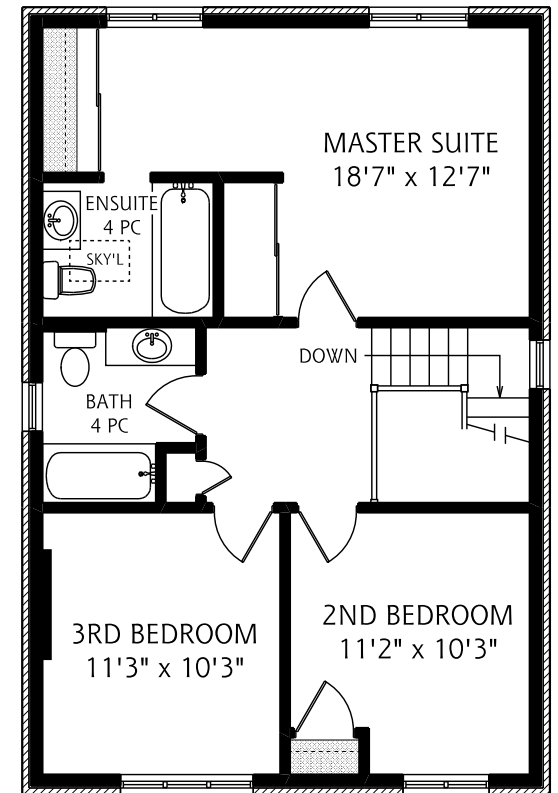

LOWER LEVEL
825 SQUARE FEET

MAIN FLOOR
1,255 SQUARE FEET

94 BELSIZE DRIVE

JAMIE SARNER

SALES REPRESENTATIVE

Royal LePage Real Estate Services Ltd.
Johnston & Daniel Division, Brokerage
416.489.2121

SECOND FLOOR
785 SQUARE FEET

ALL MEASUREMENTS SHOULD BE CONSIDERED APPROXIMATE