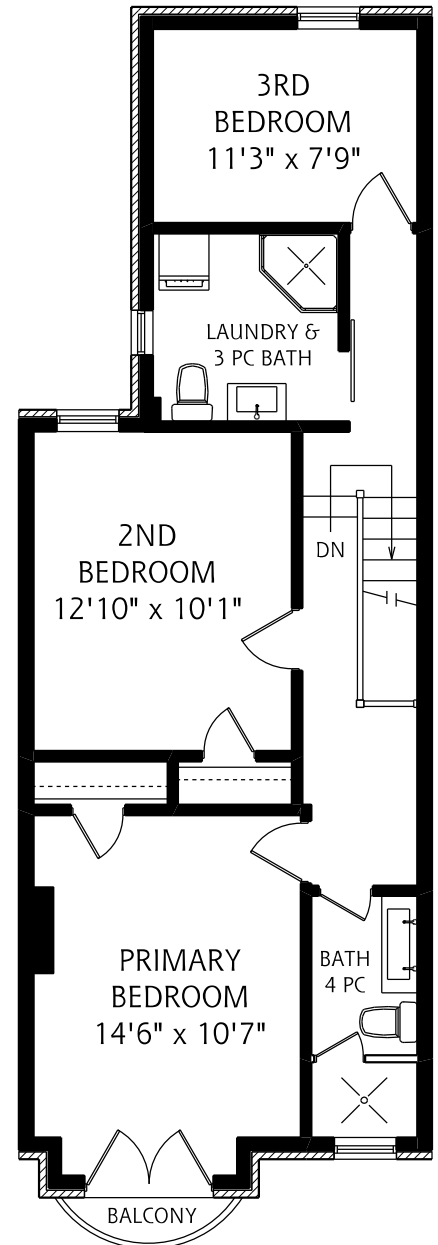

# 94 MARGUERETTA STREET

LOWER LEVEL  
705 SQUARE FEET

MAIN FLOOR  
705 SQUARE FEET

SECOND FLOOR  
705 SQUARE FEET

ALL MEASUREMENTS SHOULD BE CONSIDERED APPROXIMATE